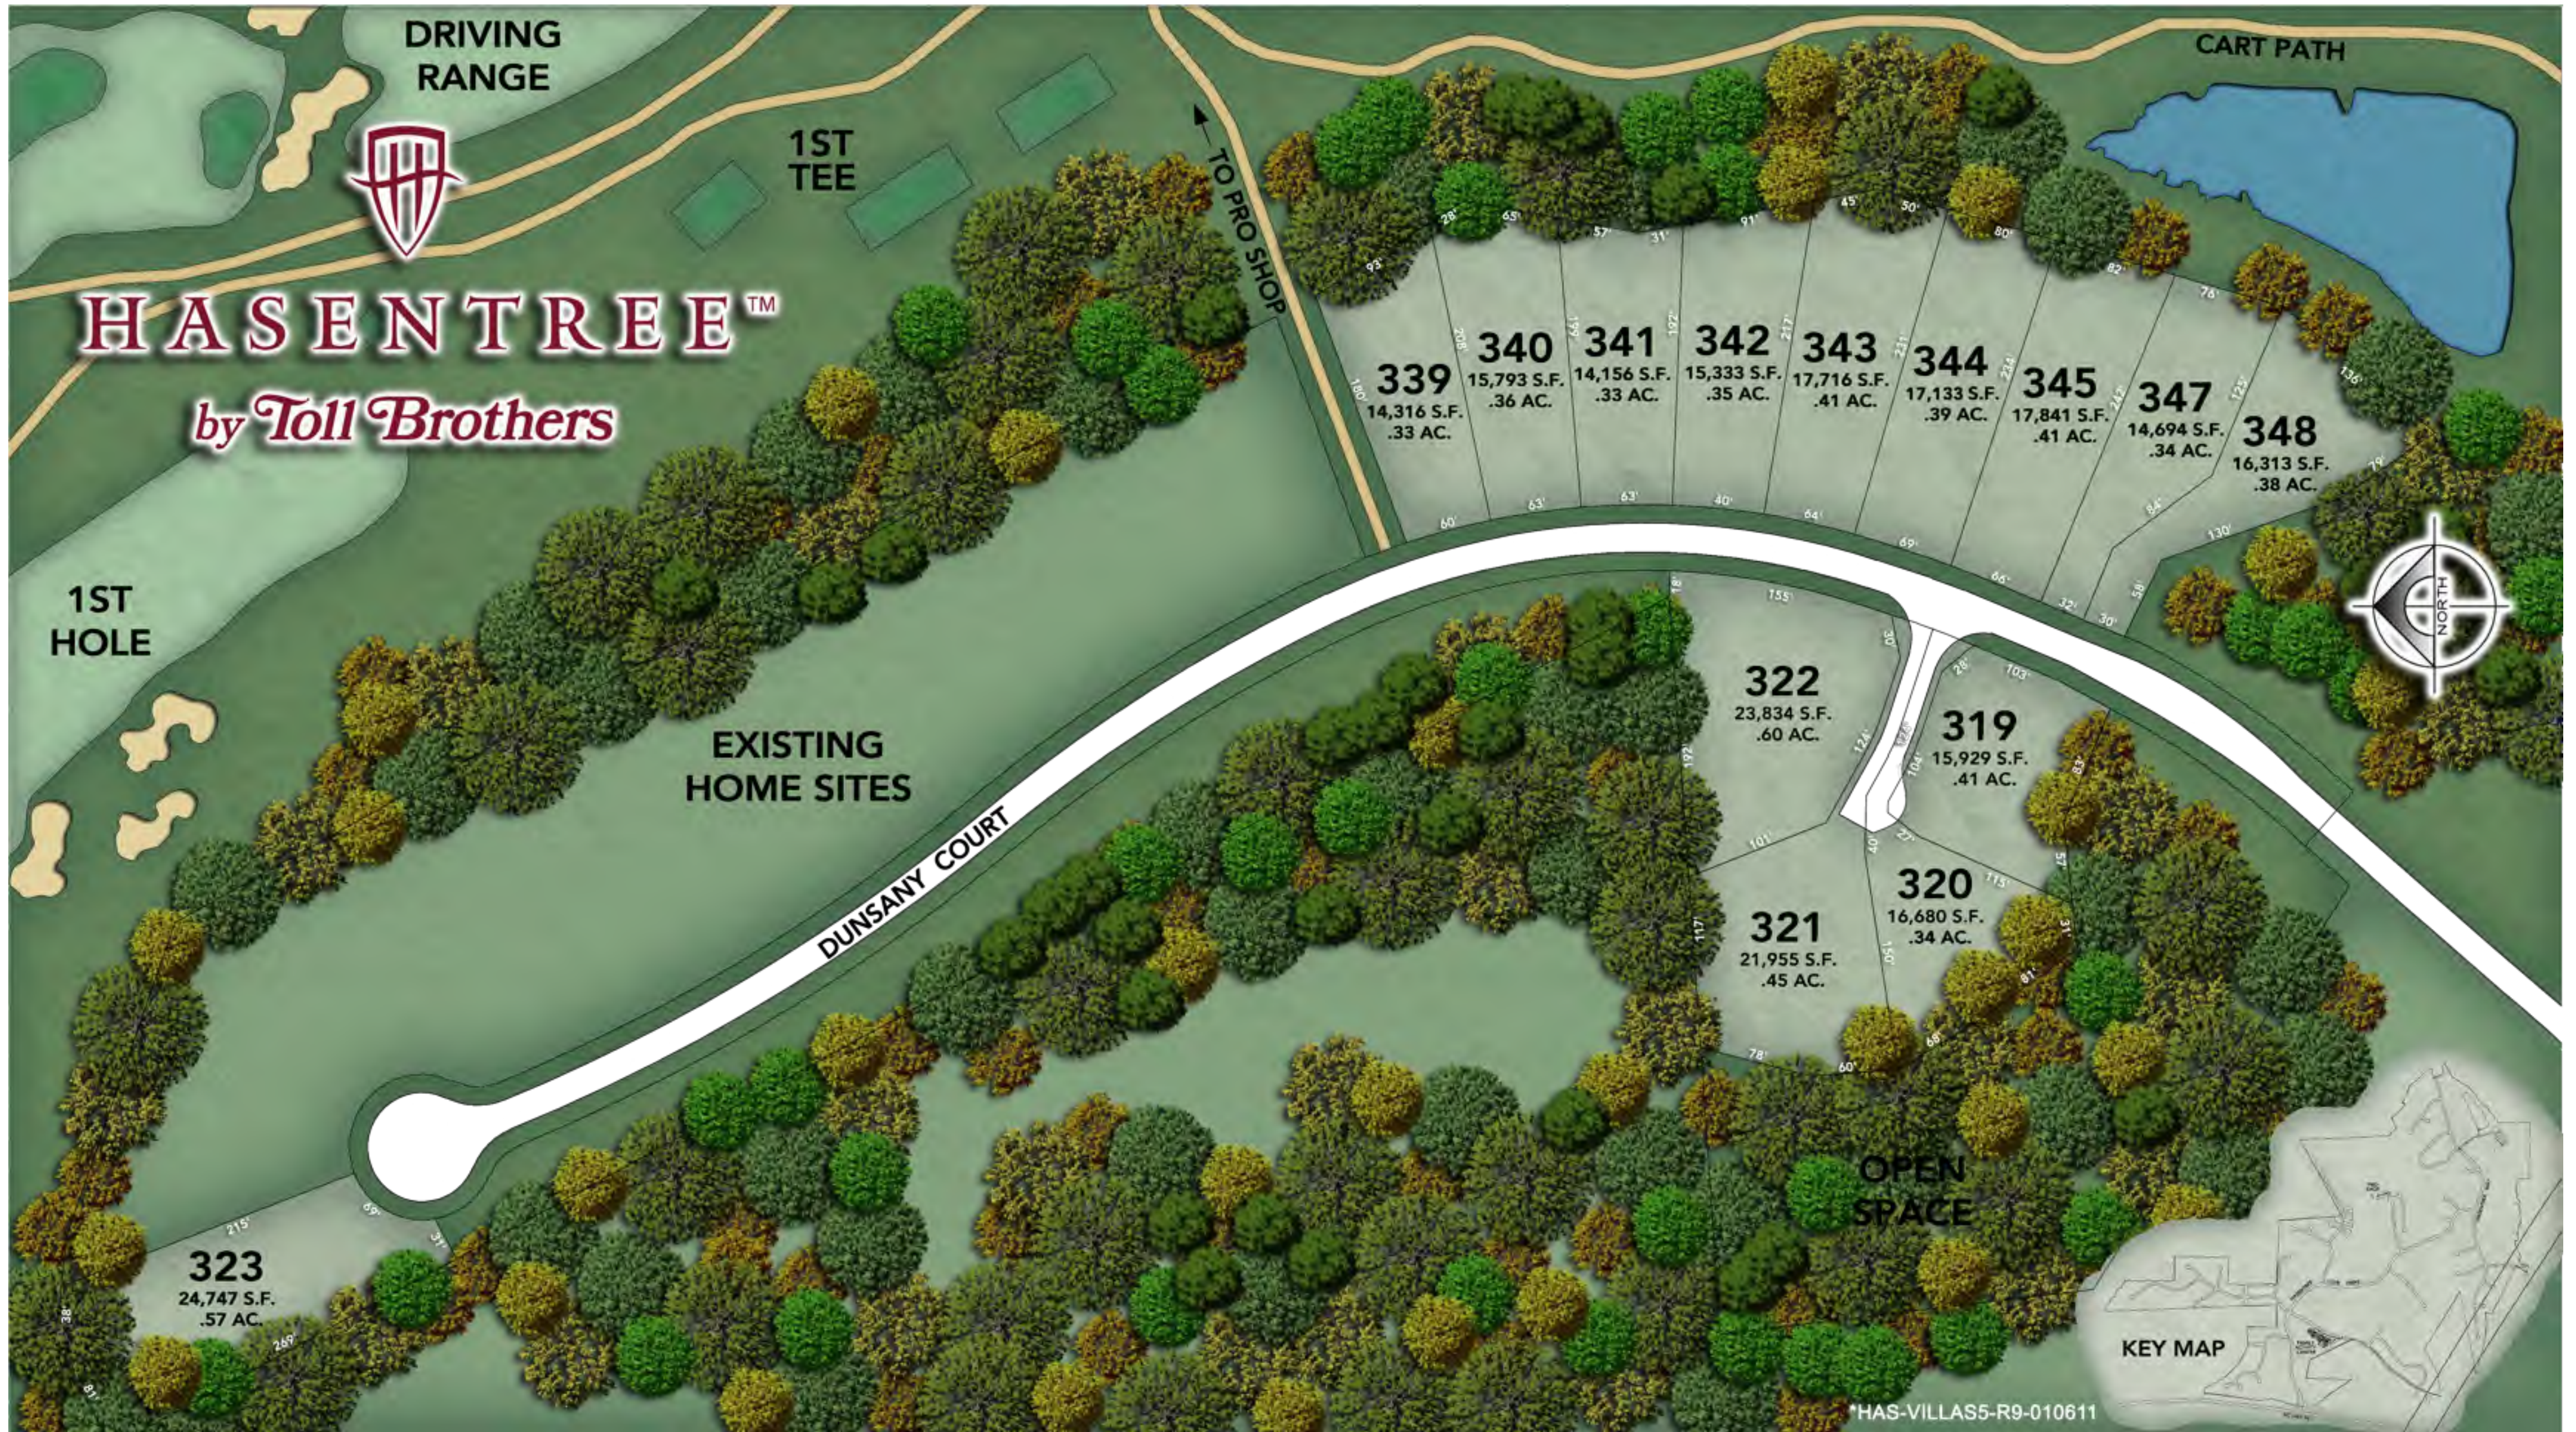

HASENTREE™

by Toll Brothers

*HAS-VILLA2&11-R7-111810

All dimensions and areas are approximate. This plan does not identify any easements, stormwater management areas or restrictions. Wooded areas, landscaping and recreational facilities shown are for illustrative purposes only and are subject to relocation and/or change without notice. Please consult with your Toll Brothers Sales Representative for additional information.

TollBrothers.com
America's Luxury Home Builder®

All dimensions and areas are approximate. This plan does not identify any easements, stormwater management areas or restrictions. Wooded areas, landscaping and recreational facilities shown are for illustrative purposes only and are subject to relocation and/or change without notice. Please consult with your Toll Brothers Sales Representative for additional information.