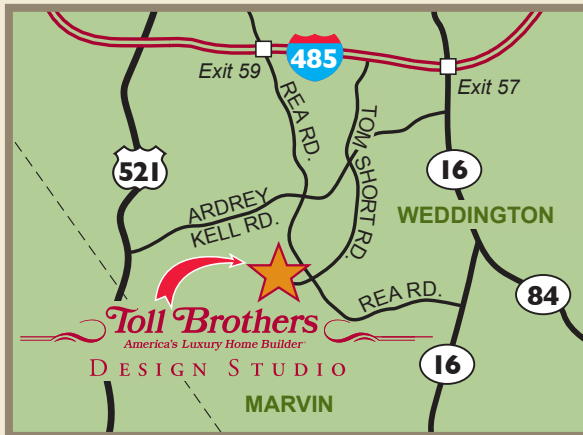

Toll Brothers

America's Luxury Home Builder®

DESIGN STUDIO

Directions:

From I-485 East: Take Exit 59 for Rae Road. Turn right at Rae Road. Proceed 5 miles and turn right at Tom Short Road. Proceed to the Marvin Creek community round-about and continue right onto Briar Patch Terrace. The Design Studio is located on the lower level of our our Hampton Georgian decorated model home which will be on your left.

704-843-7808

519 Briar Patch Terrace
Waxhaw, NC 28173

Selections by Appointment

Browsing Hours:
Saturday-1:00 p.m.-3:00 p.m.

TollBrothers.com
America's Luxury Home Builder®