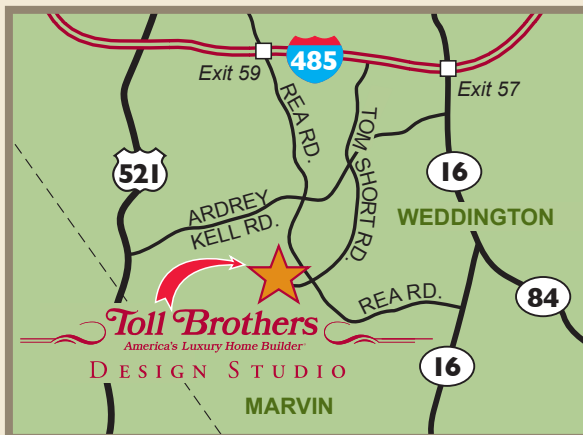

Toll Brothers

America's Luxury Home Builder®

DESIGN STUDIO

Directions:

From I-485 East: Take Exit 59 for Rae Road. Turn right at Rae Road. Proceed 5 miles and turn right at Tom Short Road. Proceed to the Marvin Creek community round-about and continue right onto Briar Patch Terrace. The Design Studio is located on the lower level of our our Hampton Georgian decorated model home which will be on your left.

704-843-7808

519 Briar Patch Terrace
Waxhaw, NC 28173

Selections by Appointment

Browsing Hours:
Saturday-1:00 p.m.-3:00 p.m.

TollBrothers.com
America's Luxury Home Builder®

Photos are images only and should not be relied upon to confirm applicable features. This is not an offering where prohibited by law. GRPC-CNC-26144-29013 12/11