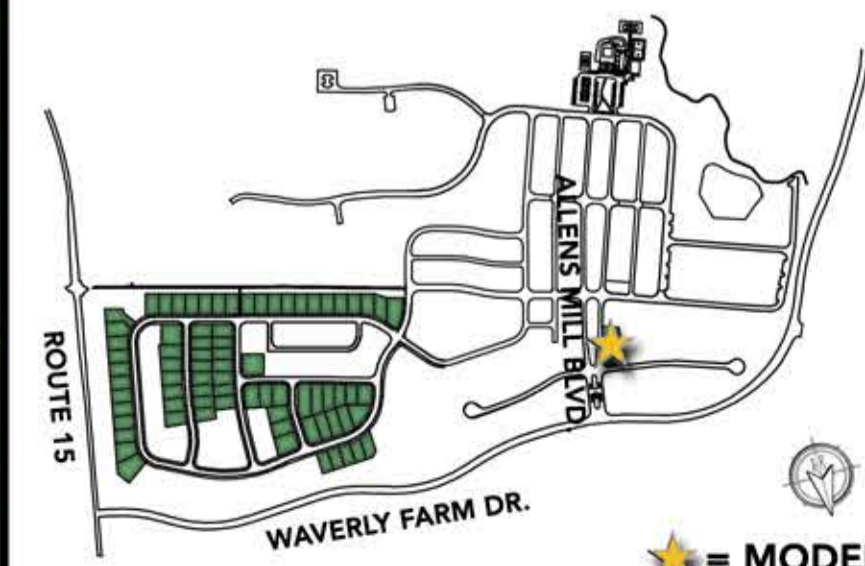

Waverly Club

Model Home

The Carolinas at

Dominion Valley Country Club

KEY MAP

★ = MODEL

*DVCC CAROLINA SEC48-49-R12-03162013

4933 4934 4935 SOLD 4937 SOLD SOLD SOLD SOLD 4874 SOLD 4872 SOLD SOLD SOLD SOLD SOLD SOLD SOLD

ADMIRAL BAKER CIRCLE

EXISTING HOMES

EXISTING HOMES

MILL PARK

KROLL LANE

SOLD 4836 SOLD

SOLD SOLD SOLD SOLD SOLD SOLD

4834

SOLD

SOLD

SOLD

SOLD

ADMIRAL BAKER CIRCLE

SOLD

SOLD

SOLD

SOLD

SOLD

ADMIRAL BAKER CIRCLE

HULL DRIVE

FREEDMEN LANE

BESSELINK WAY

FUTURE HOMES

FUTURE HOMES