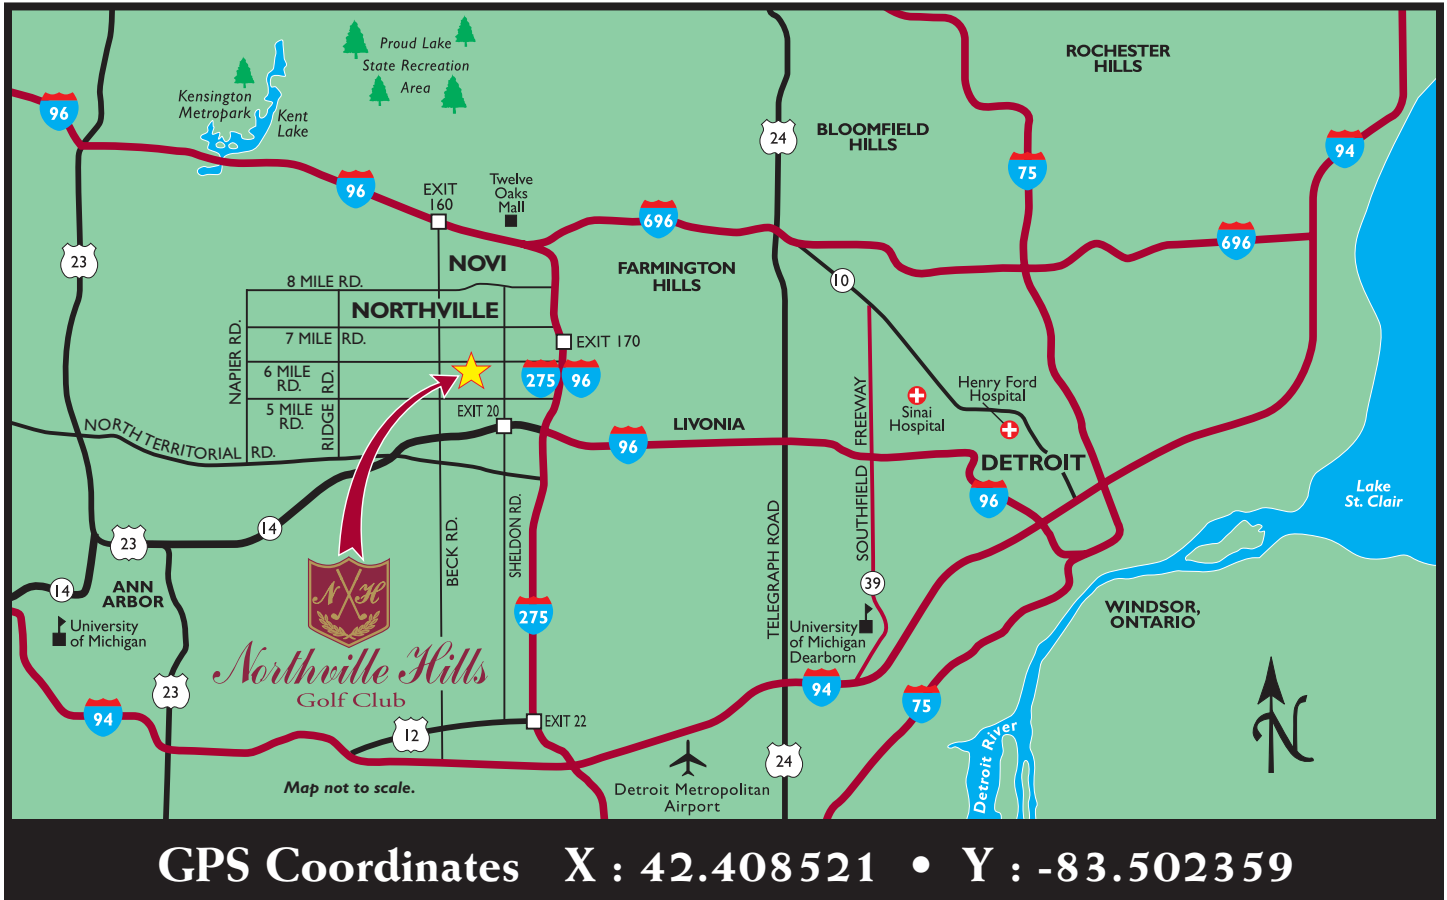

The Estate Collection at Northville Hills Golf Club

46400 Crystal Downs, Northville, MI 48168

Phone: 734-254-9100

Sales Hours: Open Every Day, 11 a.m. to 6 p.m.

Directions

From I-275 North:

- Head north on I-275 N toward Exit 29.
- Take Exit 29 for State Highway 14 toward Ann Arbor. Proceed 0.6 miles.
- Follow signs for M-14/Ann Arbor and merge onto M-14 W. Proceed 1.6 miles.
- Take Exit 20 for Sheldon Road toward Plymouth. Proceed 0.5 miles.
- Turn right onto N. Sheldon Road. Continue 1.8 miles.
- Turn left onto Six Mile Road Proceed .6 miles.
- Turn left onto Tournament Drive and immediately right onto Crystal Downs.
Our model will be on your right.

From I-275 South:

- Head south on I-275 South.
- Exit 170 and proceed west on Six Mile. Proceed 3.3 miles.
- Turn left onto Tournament Drive.
- Turn right onto Crystal Downs.
Our model will be on your right.