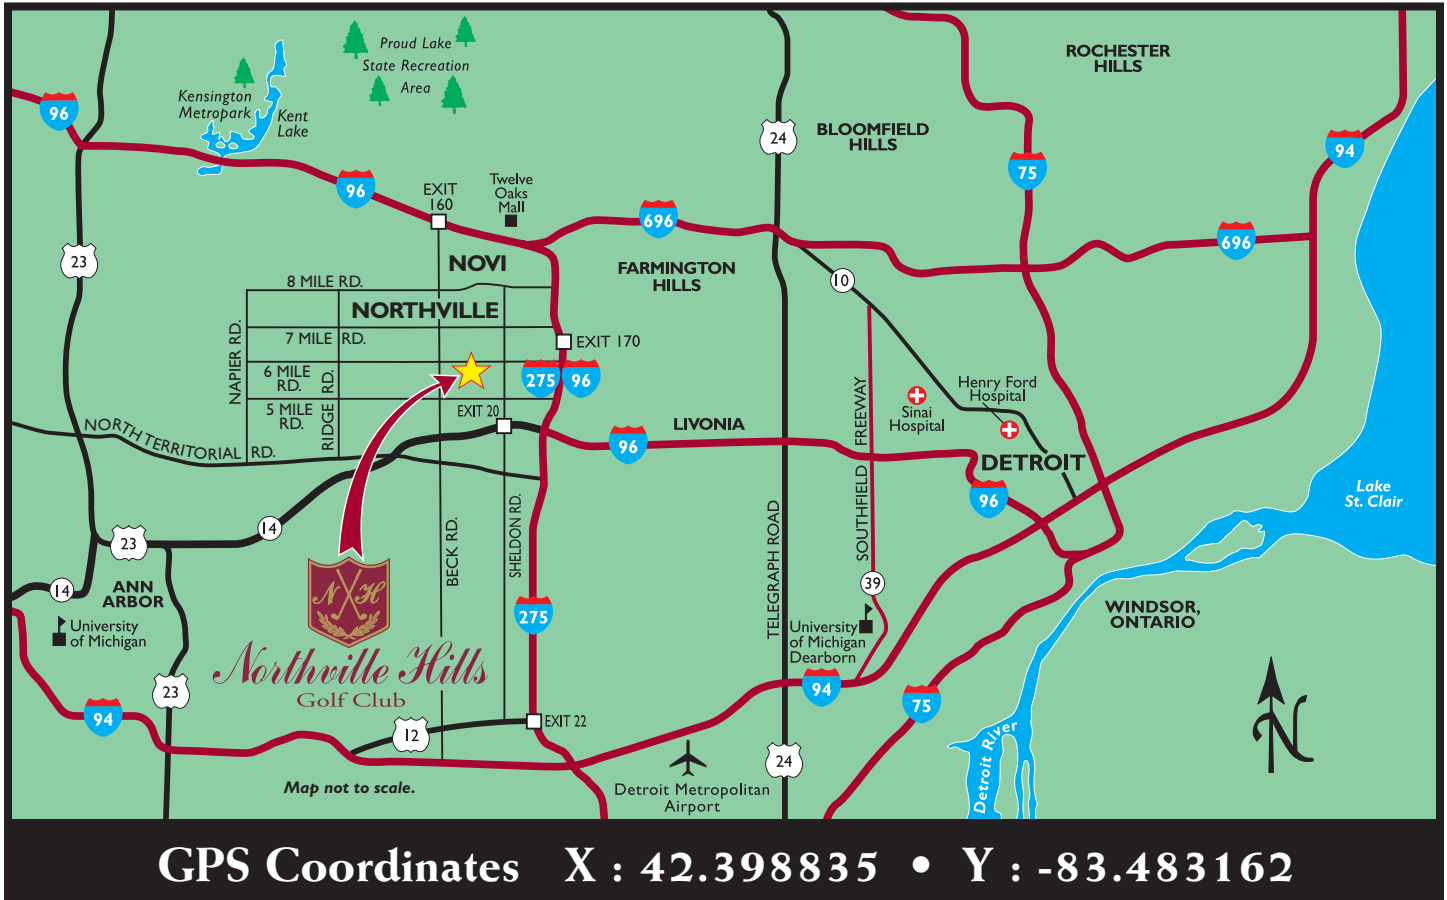

# The Villa Collection at Northville Hills Golf Club

44426 Broadmoor Blvd., Northville, MI 48168

Phone: 734-667-9400

Sales Hours: Open Every Day, 11 a.m. to 6 p.m.

## Directions

### From I-275 North:

- Head north on I-275 N toward Exit 29.
- Take Exit 29 for State Highway 14 toward Ann Arbor. Proceed 0.6 miles.
- Follow signs for M-14/Ann Arbor and merge onto M-14 W. Proceed 1.6 miles.
- Take Exit 20 for Sheldon Rd. toward Plymouth. Proceed 0.5 miles.
- Turn right onto N. Sheldon Road. Continue 0.9 miles.
- Turn left onto Broadmoor Blvd. Proceed 213 feet.  
Our model will be on your right.

### From I-275 South:

- Head south on I-275 South.
- Exit 170 and proceed west on Six Mile. Proceed 2.8 miles.
- Turn left onto N. Sheldon Road. Proceed 0.8 miles.
- Turn right onto Broadmoor Blvd. Proceed 213 feet.  
Our model will be on your right.