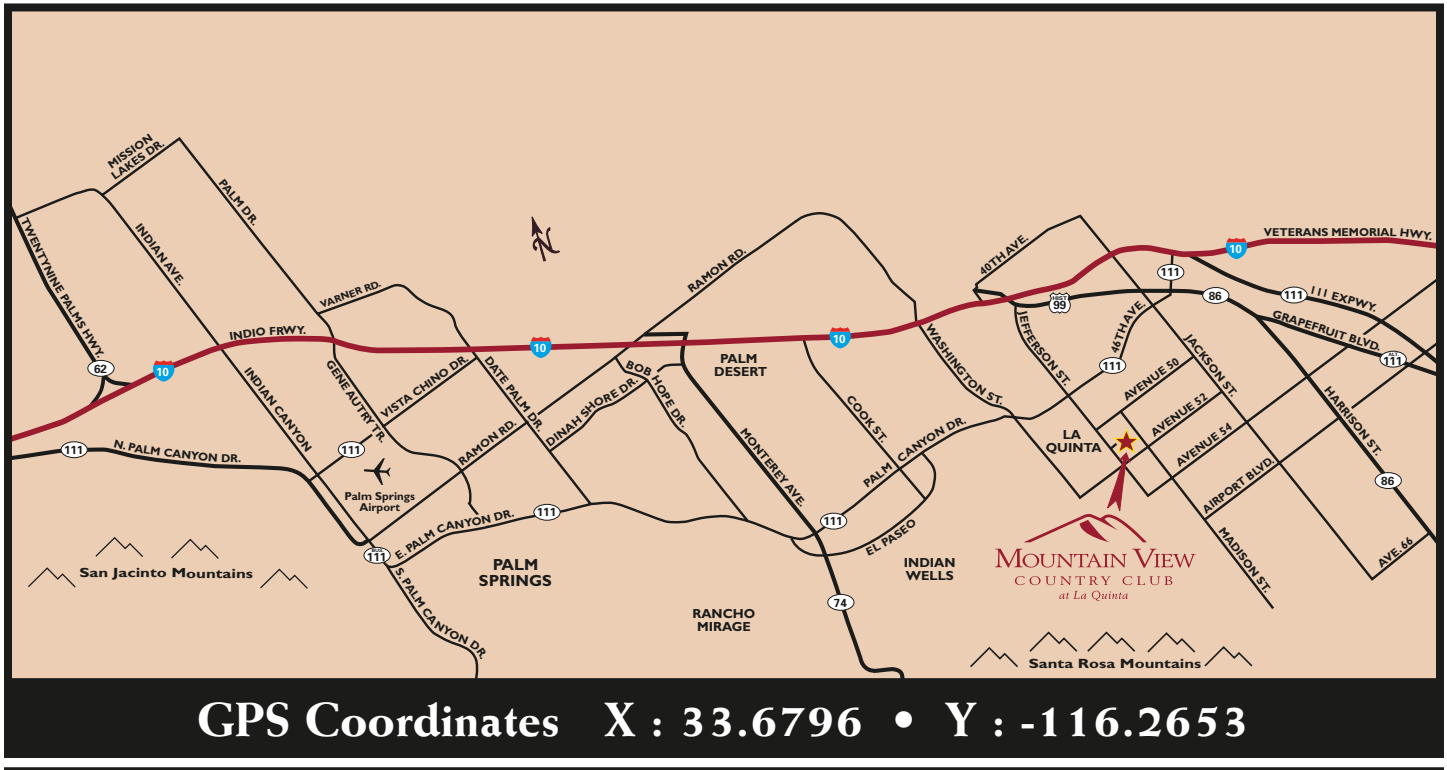

Mountain View Country Club By Toll Brothers

40-500 Jefferson Street; La Quinta, CA 92253

Phone: 760-777-1667

Sales Hours: Open Daily, 9:00 a.m. to 5:00 p.m.

Directions

From Interstate 10

- Exit at Jefferson Street and turn south
- Continue for 4.8 miles and turn left into entrance of Mountain View Country Club

Toll Brothers
America's Luxury Home Builder[®]