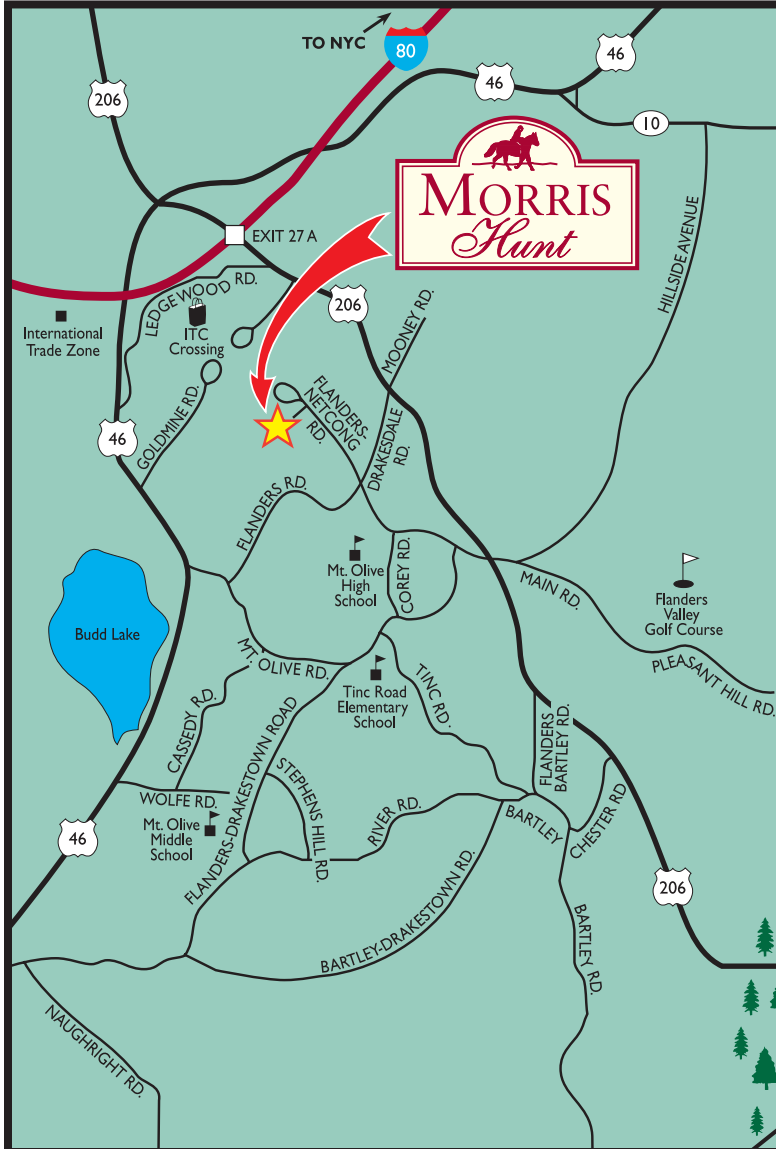

# Morris Hunt

2 Sovereign Drive, Flanders, NJ 07836

GPS Coordinates X : 40.8696 • Y : -74.7054

Phone: 973-691-5600

## Directions

### From I-80 West:

- Take Exit 27A to Route 206 South
- Travel 1 7/10 miles and turn right onto Drakesdale Road
- Travel 6/10 mile and turn right onto Flanders-Netcong Road
- Proceed 1/2 mile to Sovereign Drive and turn left
- The model home is on the right

### From the Intersection of Rts. 206 & 24 (CR 513):

- Take Route 206 North for 5 miles
- Turn left at the traffic light at Flanders-Netcong Road
- Proceed 1 6/10 miles
- Turn left onto Sovereign Road
- The model home is on the right