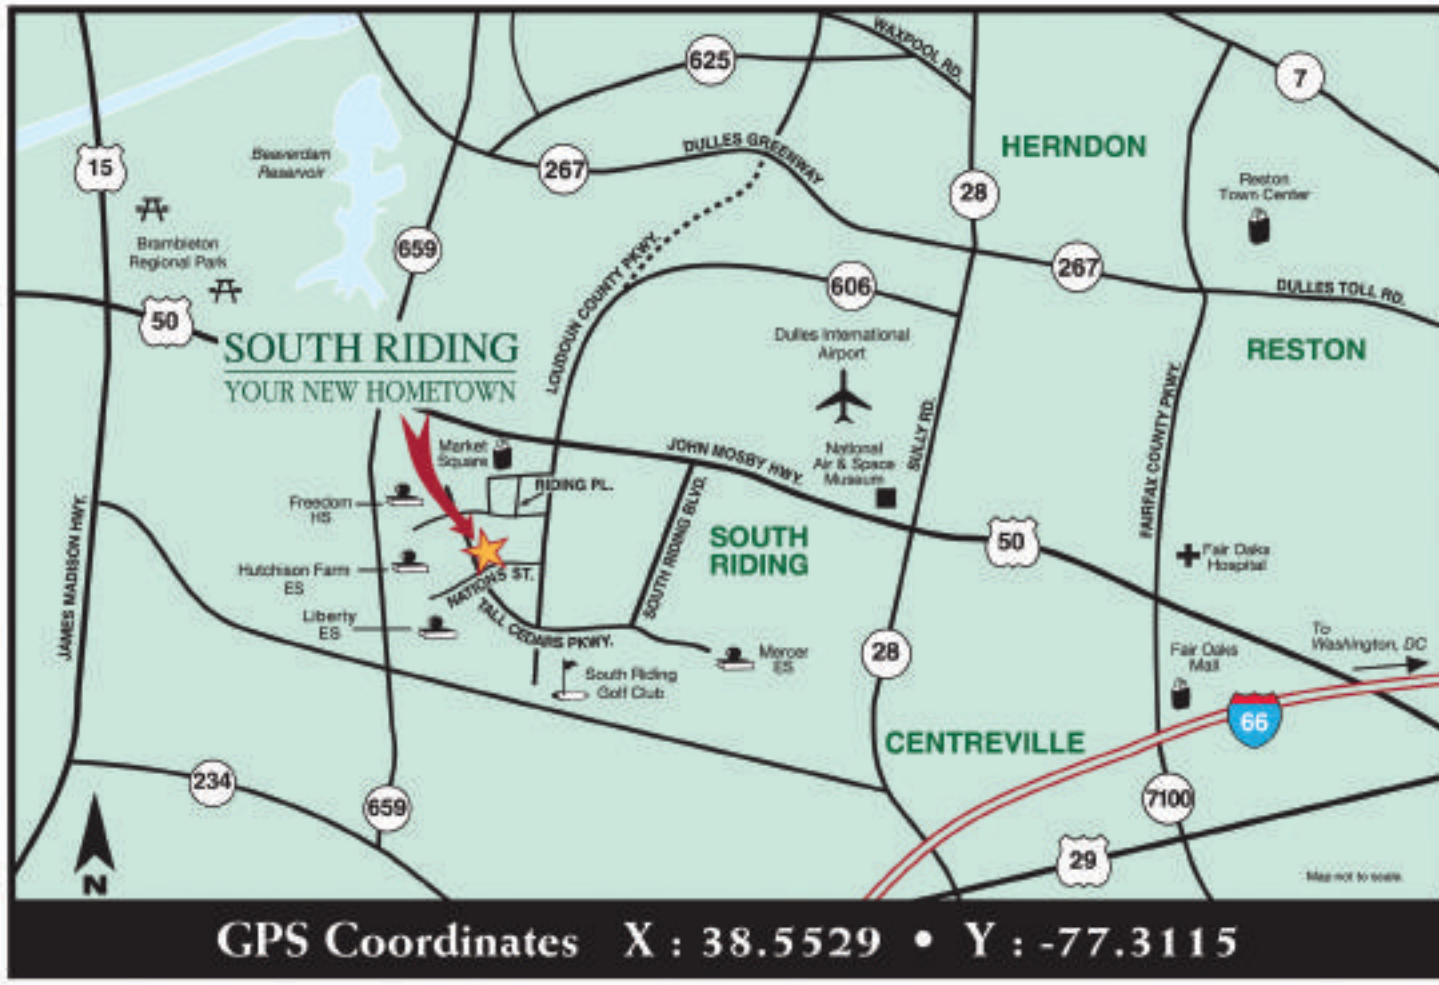

# The Amberlea at South Riding

42800 Nations Street • South Riding, VA 20152

(703) 327-1722 • Open Every Day 11-6

## Directions

### From I-66:

- Take Exit 57B (Rt. 50 W) toward Fair Oaks/Winchester – 10.9 mi.
- Turn left onto Loudoun County Pkwy.
- Turn right onto Nations Street and continue to model home on the right.