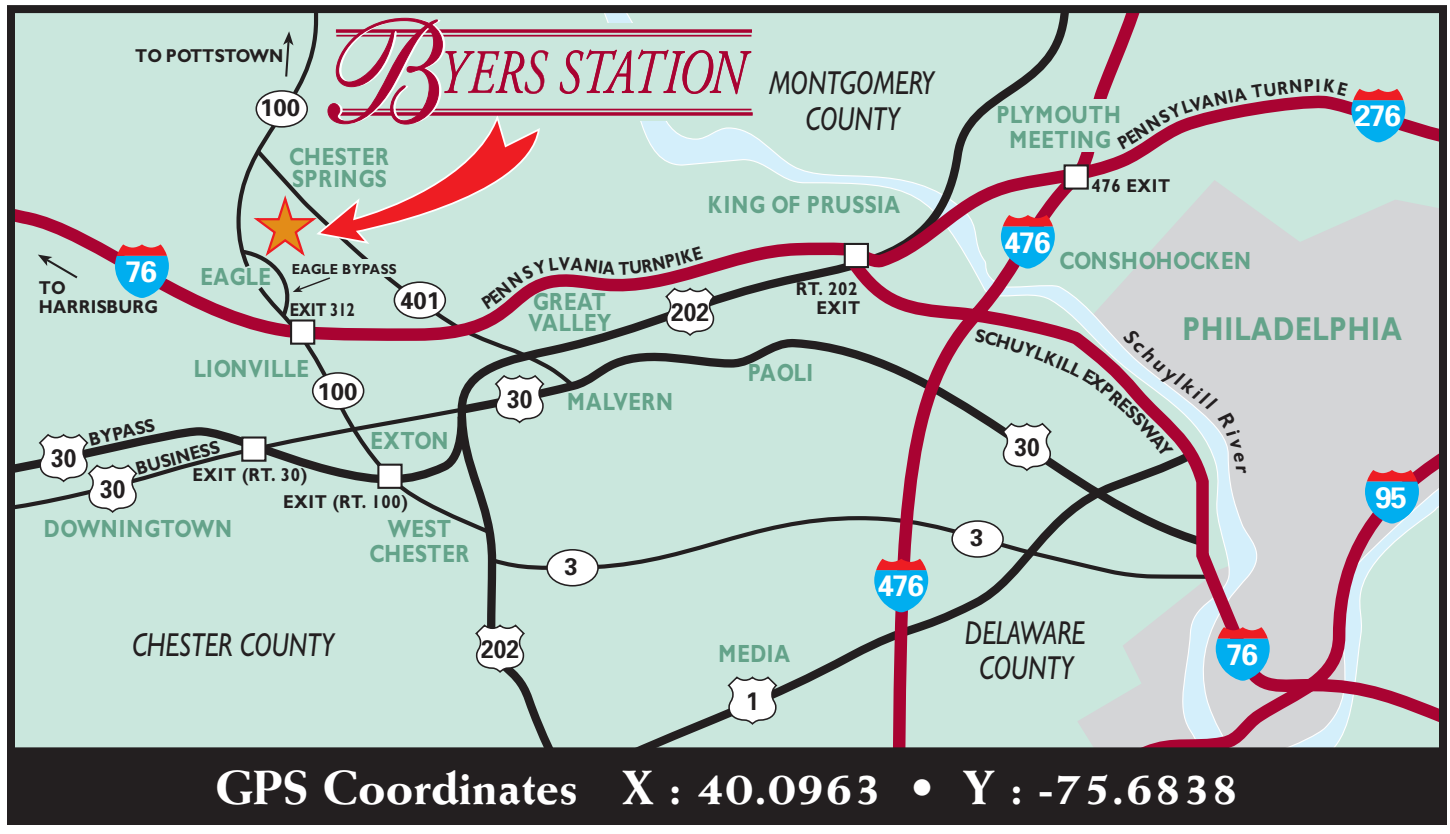

Byers Station - Executives By Toll Brothers

4404 Lobella Court Chester Springs, PA 19245

Phone: 610-458-9448

Sales Hours: Open Daily, 11 a.m. to 6 p.m.

Directions

From Rt. 202 North:

- Take Exton exit to Rt. 100 North.
- Pass the Downingtown Exit of the PA Turnpike, and continue $2\frac{1}{10}$ miles north through the Village of Eagle.
- Turn right onto Fellowship Road, continue approximately $\frac{7}{10}$ mile and turn right onto Eagle Farms Road.
- Proceed $\frac{2}{10}$ mile and turn right onto Lobella Court. The model is on the right at 4404 Lobella Court.

From King of Prussia:

- Take the PA Turnpike West to the Downingtown exit. Take Rt. 100 North, and continue $2\frac{1}{10}$ miles north through the Village of Eagle.
- Turn right onto Fellowship Road, continue approximately $\frac{7}{10}$ mile, and turn right onto Eagle Farms Road.
- Proceed $\frac{2}{10}$ mile and turn right onto Lobella Court. The model is on the right at 4404 Lobella Court.