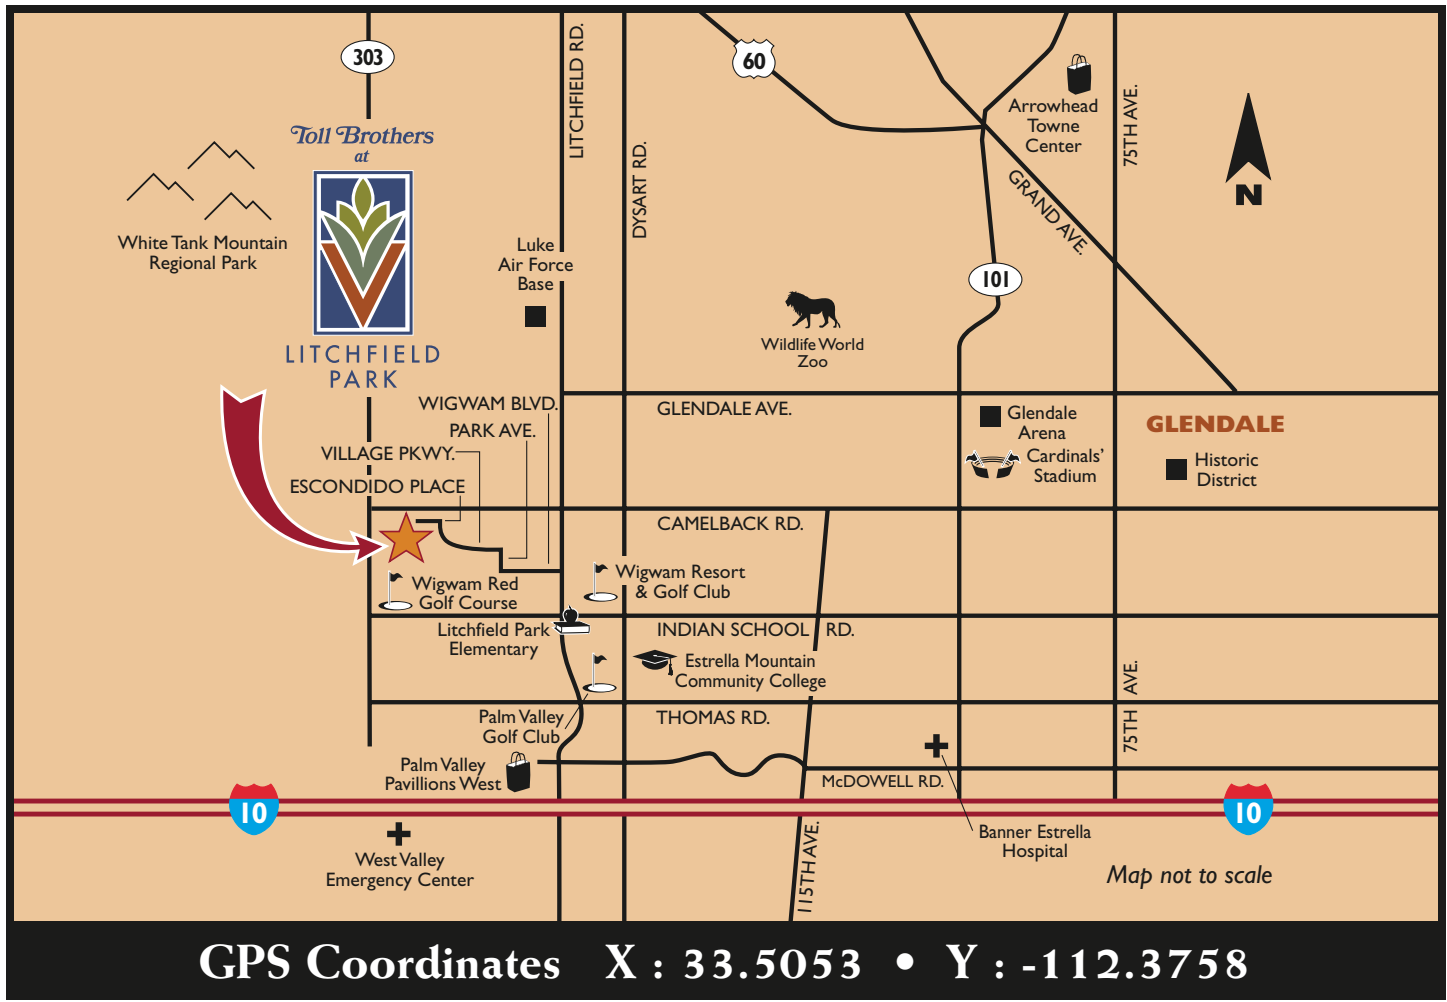

Toll Brothers at Litchfield Park By Toll Brothers

4846 Escondido Place; Litchfield Park, AZ 85340

Directions

Phone: 623-535-5531

Sales Hours: Open Monday 12:00 p.m. to 5:30 p.m.

Tuesday – Sunday 10:00 a.m. to 5:30 p.m.

From I-10

- Exit at Litchfield Road and turn north.
- Proceed 3 miles to Wigwam Boulevard and turn left.
- Continue $\frac{1}{10}$ mile to Park Avenue and turn right.
- Travel $\frac{4}{10}$ mile to Village Parkway and turn left.
- Continue $\frac{1}{2}$ mile to Escondido Place and turn left. The sales office and models are on the left.

From Loop 101

- Exit at Camelback Road and turn west.
- Proceed 6 miles to Litchfield Road and turn left.
- Travel 1 mile to Wigwam Boulevard and turn right.
- Continue $\frac{1}{10}$ mile to Park Avenue and turn right.
- Travel $\frac{4}{10}$ mile to Village Parkway and turn left.
- Continue $\frac{1}{2}$ mile to Escondido Place and turn left. The sales office and models are on the left.