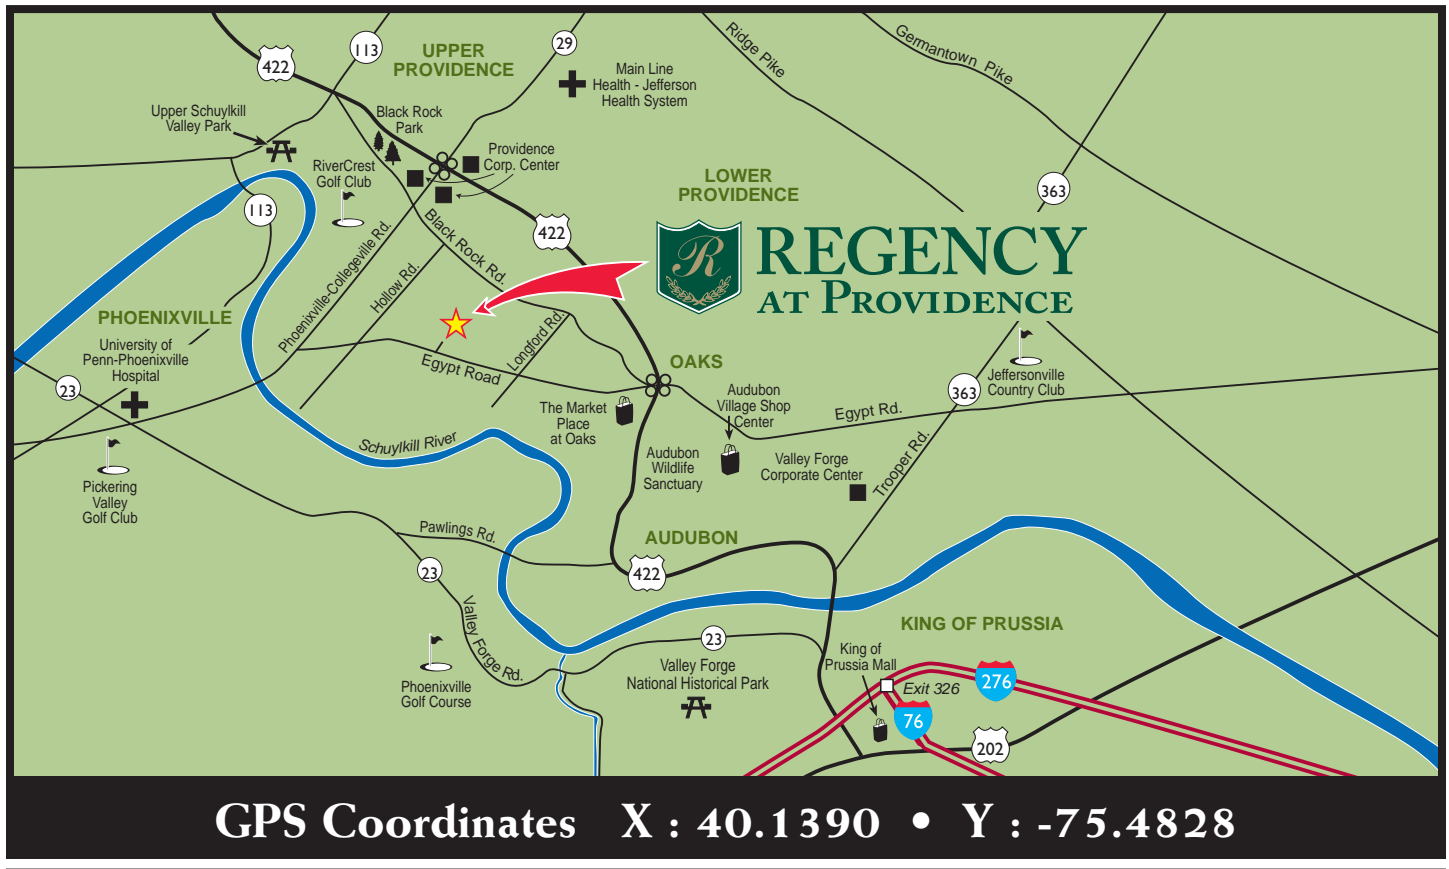

Regency at Providence By Toll Brothers

196 Sloan Road • Oaks, PA 19460

Phone: 610-933-4600

Sales Hours: Open Daily, 11 a.m. to 6 p.m.

Directions

From Route 202

- Take Route 422 West for 6 1/2 miles and exit at Oaks.
- At the bottom of the exit ramp, turn left onto Egypt Road.
- Continue on Egypt Road for 2 1/10 miles to Regency's main entrance, on your right.

From the PA Turnpike

- Take the Valley Forge exit (Exit 326) to Route 422 West.
- Continue on Route 422 West for 6 1/2 miles and exit at Oaks.
- At the bottom of the exit ramp, turn left onto Egypt Road.
- Continue on Egypt Road for 2 1/10 miles to Regency's main entrance, on your right.

From 76 West

- Take Exit 328A (West Chester/Norristown exit) to Route 422 West.
- Continue on Route 422 West for 6 1/2 miles and exit at Oaks.
- At the bottom of the exit ramp, turn left onto Egypt Road.
- Continue on Egypt Road for 2 1/10 miles to Regency's main entrance, on your right.