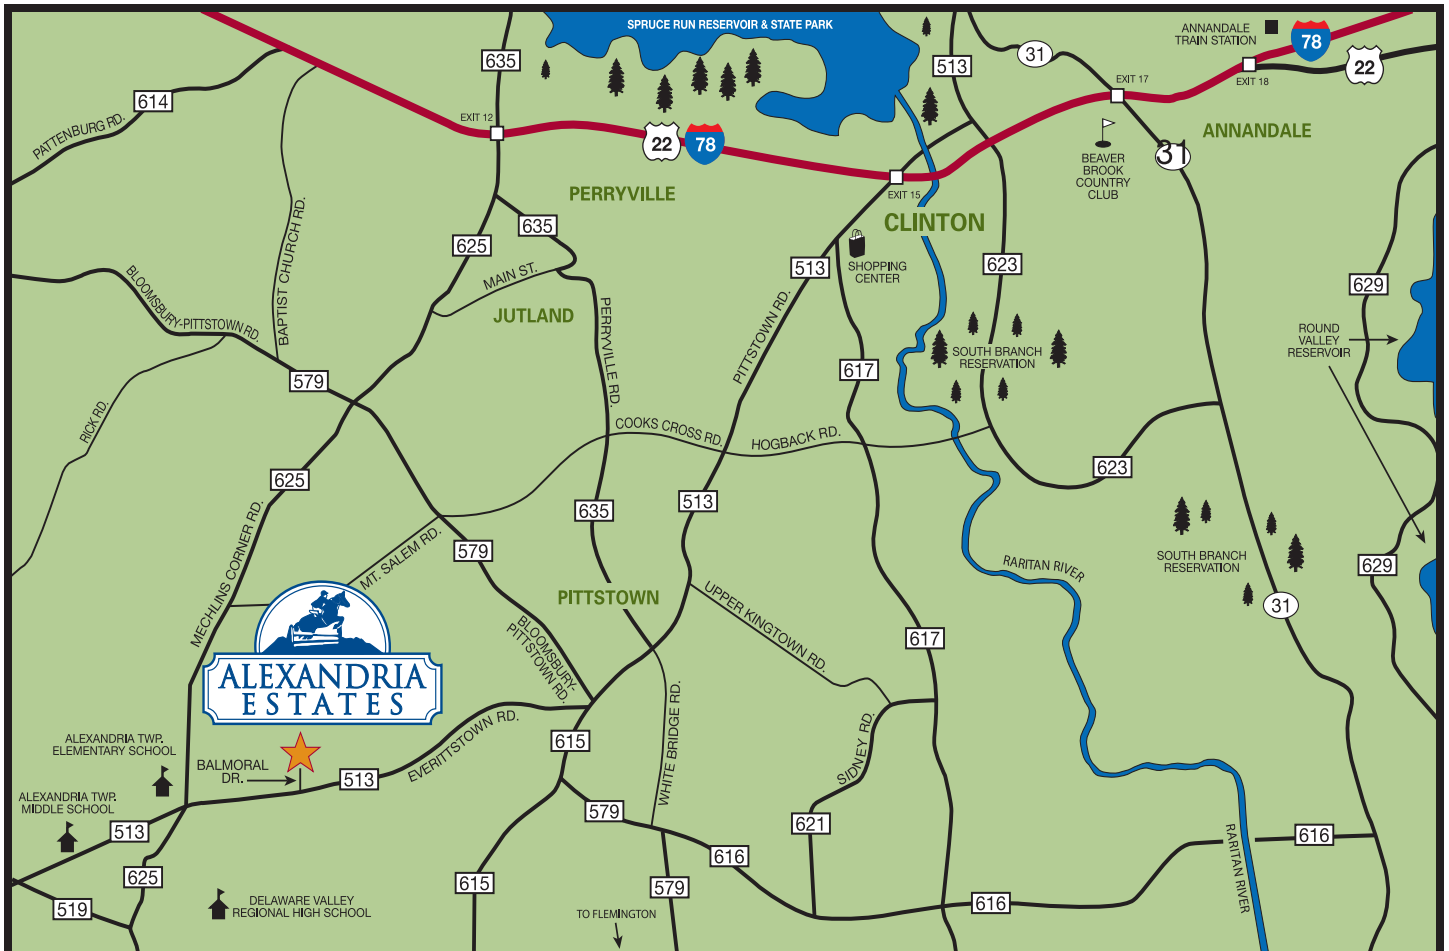

Alexandria Estates

3 Balmoral Drive Pittstown, NJ 08867

GPS Coordinates X : 40.5828 • Y : -74.9803

Phone: 908-238-1818

Sales Hours: Open Friday through Tuesday, 11 a.m. to 6 p.m.

Directions

From Interstate 78:

- Take Exit 15/Clinton
- At the traffic light turn left onto Route 513 South/Pittstown Road
- Continue on Route 513 South/Pittstown Road for 4 miles and bear right
- Continue on Route 513/Everittstown Road for 1 9/10 miles
- Turn right onto Balmoral Drive
- Proceed to the model home on the left

Toll Brothers
America's Luxury Home Builder®