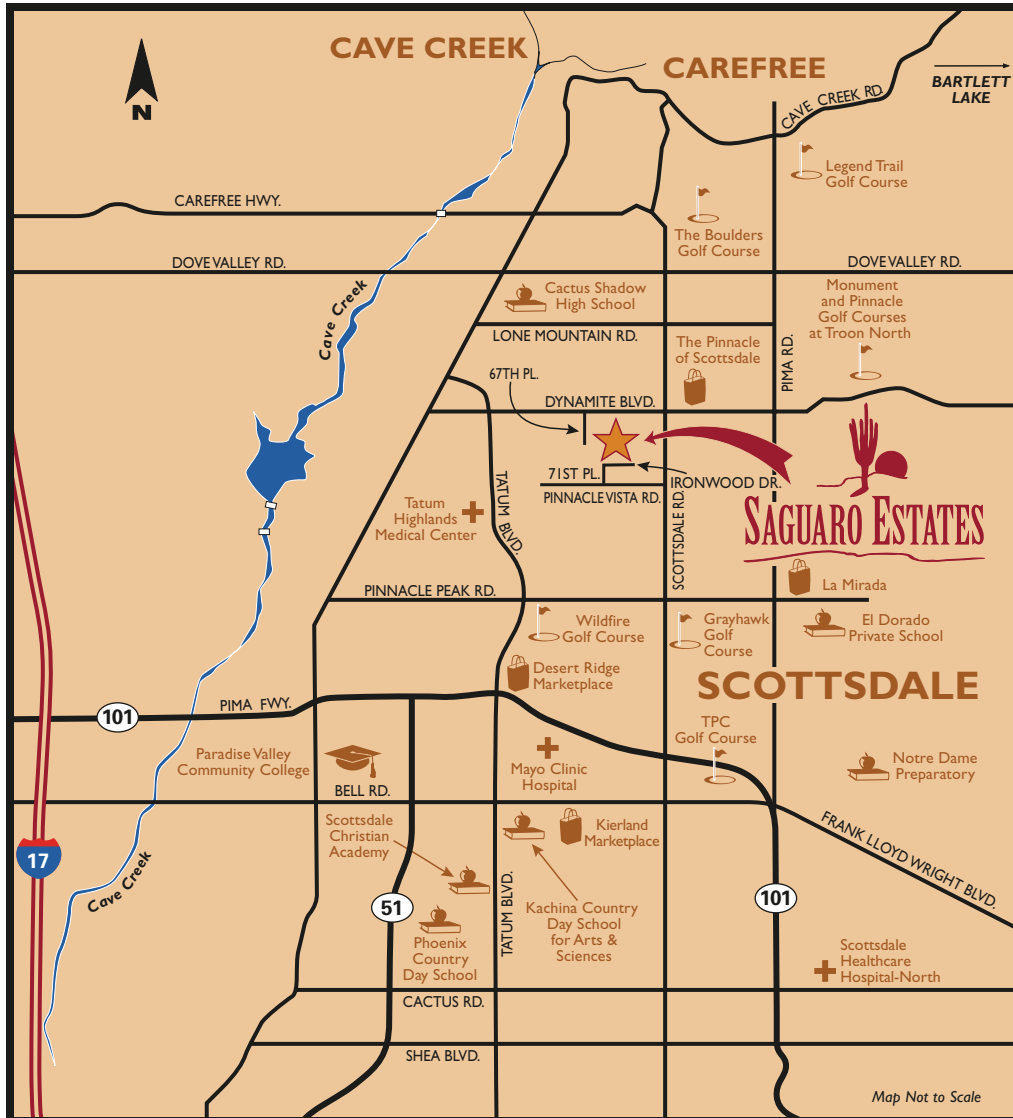

Saguaro Estates By Toll Brothers

7132 East Ironwood Drive; Scottsdale, AZ 85266

GPS Coordinates X : 33.7347 • Y : -111.9272

Phone: 480-502-5655

Sales Hours:
Open Monday 12:00 p.m. to 5:30 p.m.
Tuesday – Sunday 10:00 a.m. to 5:30 p.m.

Directions

From Loop 101 and Scottsdale Road intersection

- Proceed north on Scottsdale Road for 5 miles to Pinnacle Vista Drive and turn left.
- Turn right immediately onto 71st Place.
- Proceed through the gate to Ironwood Drive and turn right. The model is on the left.