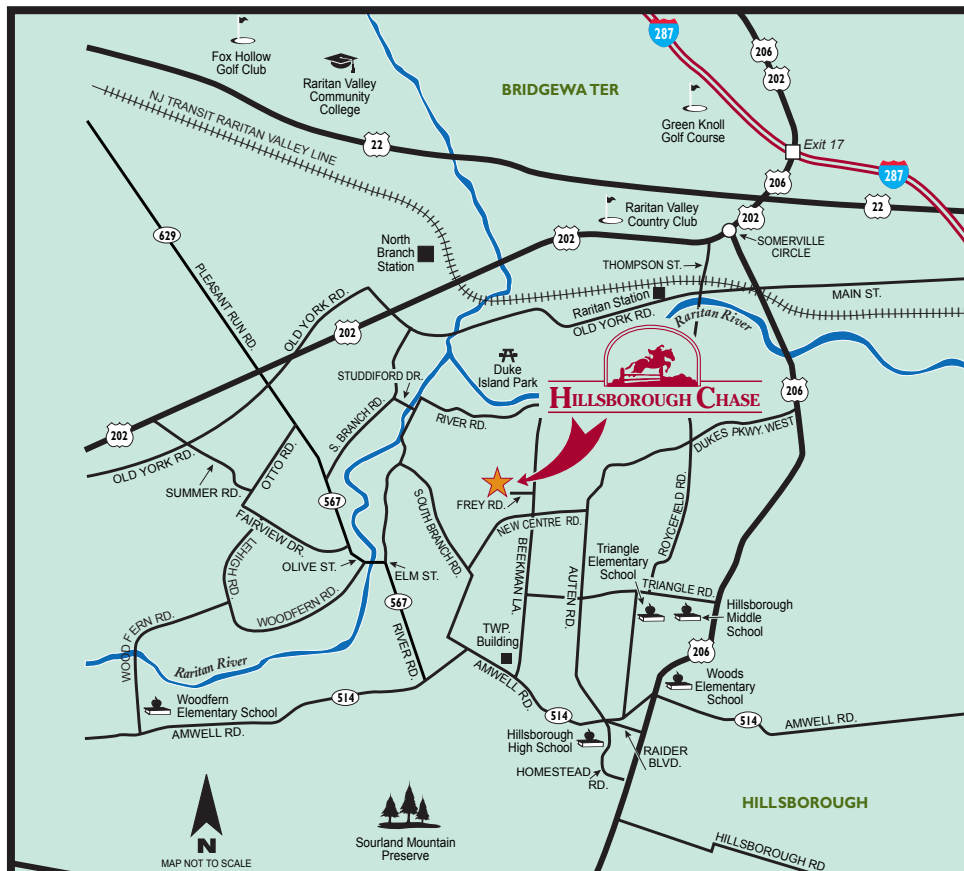

# Hillsborough Chase

6 Frey Road, Hillsborough, NJ 08844

**GPS Coordinates: X: 40.5316 Y: -74.6705**

Phone: 908-369-3199

Sales Office Hours: Open Daily 11 a.m. to 6 p.m.

## Directions

### From the North:

- Take I-287 South to Exit 17 and take the ramp onto Rts. 202/206 South
- Bear right onto ramp for Rts. 28/206 South
- At the roundabout, take the third exit onto Rt. 206 South
- Travel Rt. 206 South for 2 miles to Dukes Pky. West and turn right
- Proceed for  $2\frac{1}{10}$  miles on Dukes Pky. West
- Bear right onto New Centre Rd. (Rt 627 South)
- Continue for  $\frac{1}{10}$  mile and turn right onto Beekman Ln.
- Turn left onto Frey Rd.
- Hillsborough Chase sales center will be on your left

### From the South:

- Take Rt. 1 North to the Ridge Rd. Exit
- Take Ridge Rd. West towards Kingston and proceed 3 miles to second traffic light
- Turn left onto Georgetown and Franklin Tpk. (Rt. 518) and travel  $1\frac{3}{10}$  miles
- Turn right onto Rt. 206 North and travel  $7\frac{3}{10}$  miles
- Turn left onto Amwell Rd. (Rt. 514)
- Proceed on Amwell Rd. for  $1\frac{1}{10}$  miles to Beekman Ln. and turn right
- Travel for  $1\frac{1}{10}$  miles crossing over New Centre Rd.
- Make first left onto Frey Rd.
- Hillsborough Chase sales center will be on your left