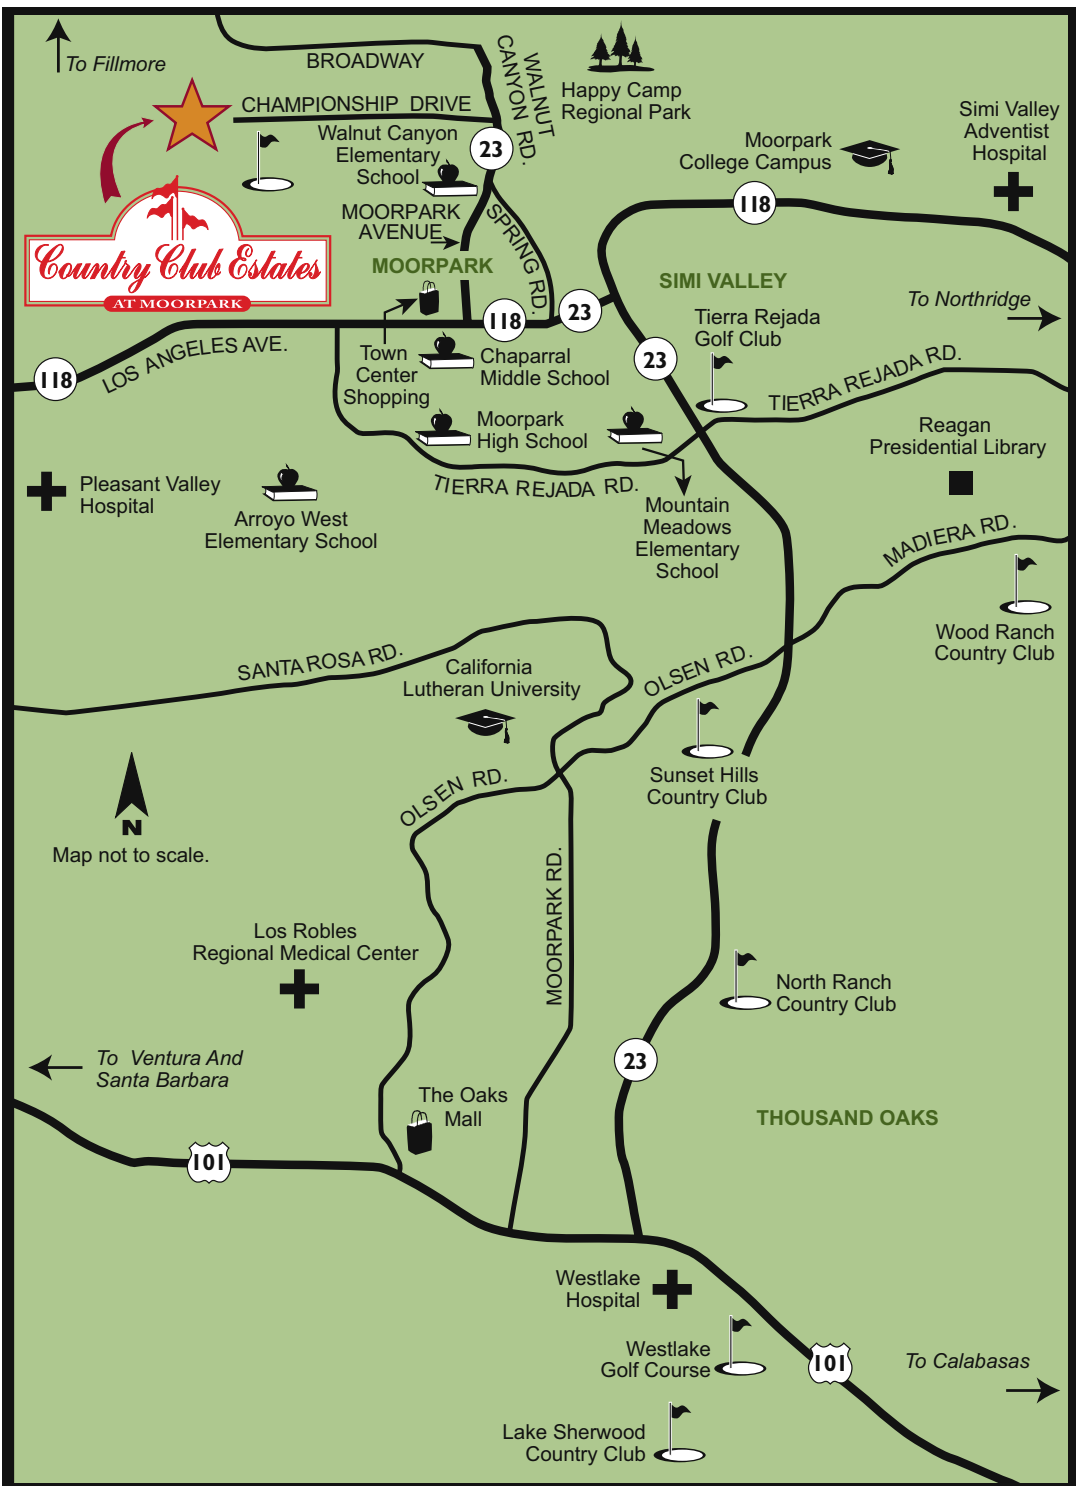

Country Club Estates at Moorpark

By Toll Brothers

7182 Haynie Court, Moorpark, CA 93021

GPS Coordinates
X : 34.3032 • Y : -118.9061

Phone: 805-532-9357

Sales Hours:

Monday - Friday 10 a.m. - 5 p.m.
 & Saturday & Sunday 10 a.m. - 6 p.m.

Directions

Take the 101 Fwy to the 23 Fwy north OR the 118 Fwy west to the 23 Fwy south:

1. Take the Los Angeles Ave exit and proceed west - .6 mi
2. Turn right (north) onto Spring Rd - 1.7 mi
3. Turn right onto Walnut Canyon Rd - .2 mi
4. Make an immediate left onto Championship Dr - 1.7 mi
5. Run left onto Trevino Dr and proceed to the Moorpark Country Club Estates sales office.