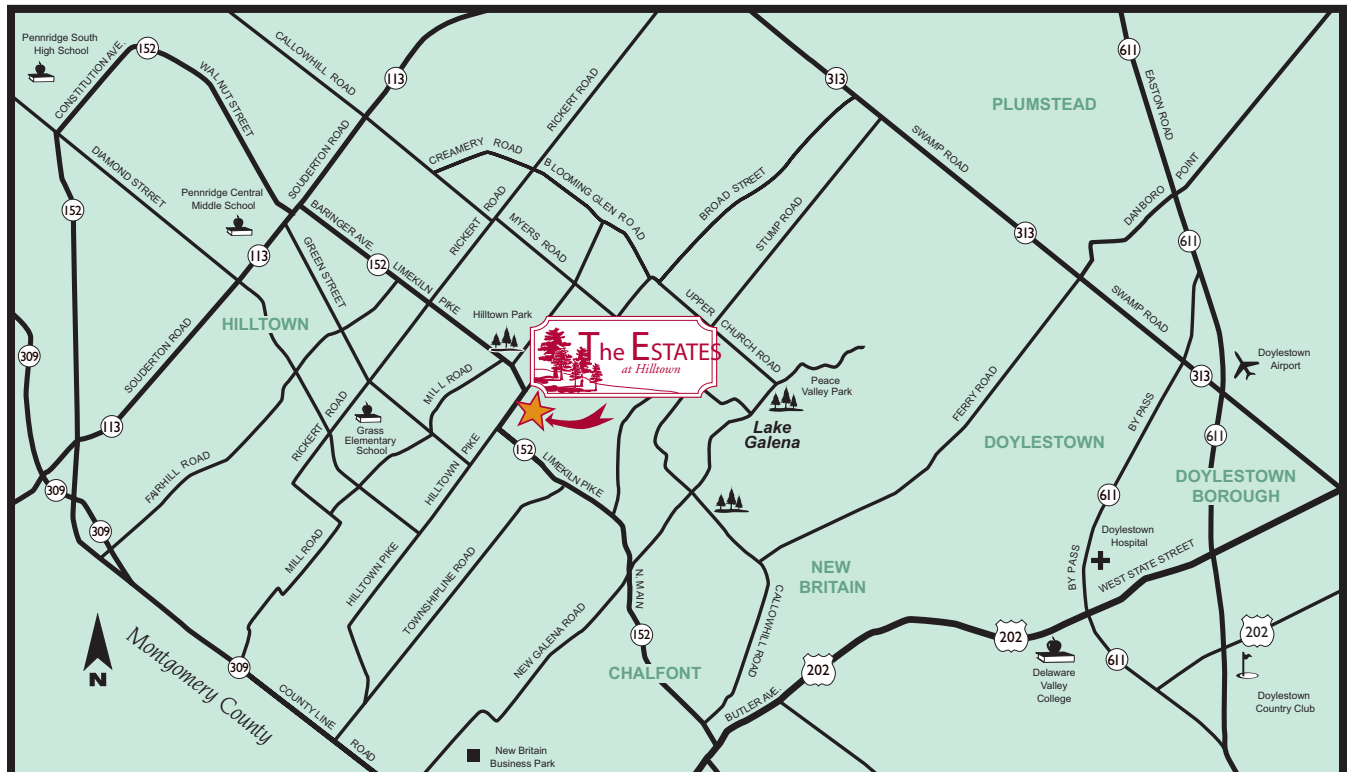

The Estates at Hilltown

Route 152 and Hilltown Pike • Chalfont, PA 18927

GPS Coordinates X : 40.3255 • Y : -75.2375

Phone: 215-997-2375

Sales Hours: Open Daily, 11 a.m. to 6 p.m.

Directions

From the PA Turnpike

- Take Exit 339 to Route 309 North.
- Follow Route 309 North for 12 ½ miles to Hilltown Pike.
- Turn right onto Hilltown Pike and proceed for 3 miles to the entrance of The Estates at Hilltown on the right.

From the Northeast Extension

- Take Exit 44 to Route 663 and turn left.
- Proceed on Route 663 for 3 ½ miles to PA-309 and turn right.
- Drive on Route 309 and follow for 11 ½ miles to Church Road and turn left.
- Continue on Church Road and follow for 1 ½ miles to Hilltown Pike. Turn left onto Hilltown Pike and proceed 1 ½ miles to the entrance of the The Estates at Hilltown.

From New Jersey

- Follow Route 202 South into Pennsylvania.
- In Pennsylvania, follow Route 202 South for 21 ½ miles to Route 152 North and turn right.
- Proceed on Route 152 North for 3 ¼ miles to Hilltown Pike.
- Turn right onto Hilltown Pike and drive ¼ mile to the entrance of The Estates at Hilltown on the right.

Toll Brothers
America's Luxury Home Builder®