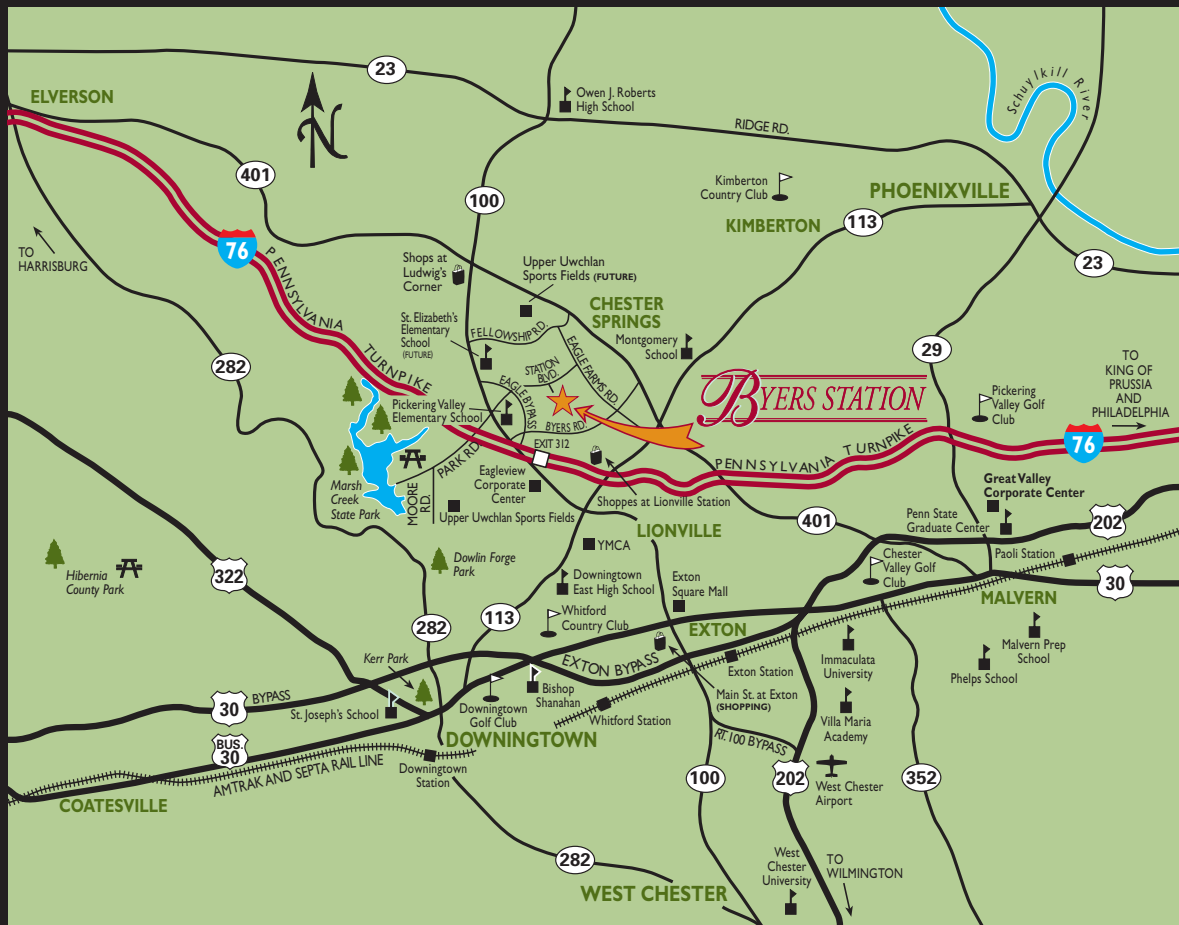

# Byers Station - Carriages By Toll Brothers

2827 Tansey Lane Chester Springs, PA 19425

GPS Coordinates X : 40.0845 • Y : -75.6711

Phone: 610-458-5567

Sales Hours: Open Daily, 11 a.m. to 6 p.m.

## Directions

### From Route 202 North:

- Take the Exton exit to Rt. 100 North.
- Pass the Downingtown Exit of the PA Turnpike, and continue 1 5/10 miles north to the Village of Eagle.
- Turn right on Station Blvd.
- Continue approximately 6/10 mile on Station Blvd., and turn right onto Sunderland Ave.
- Proceed 7/10 miles on Sunderland Ave. and turn right on Tansey Lane to the model at 2827 Tansey Lane on the left.

### From King of Prussia:

- Take the PA Turnpike west to the Downingtown exit.
- Take Route 100 North, and continue 1 5/10 miles north to the Village of Eagle.
- Turn right on Station Blvd.
- Continue approximately 6/10 mile on Station Blvd., and turn right onto Sunderland Ave.
- Proceed 7/10 miles on Sunderland Ave. and turn right on Tansey Lane to the model at 2827 Tansey Lane on the left.