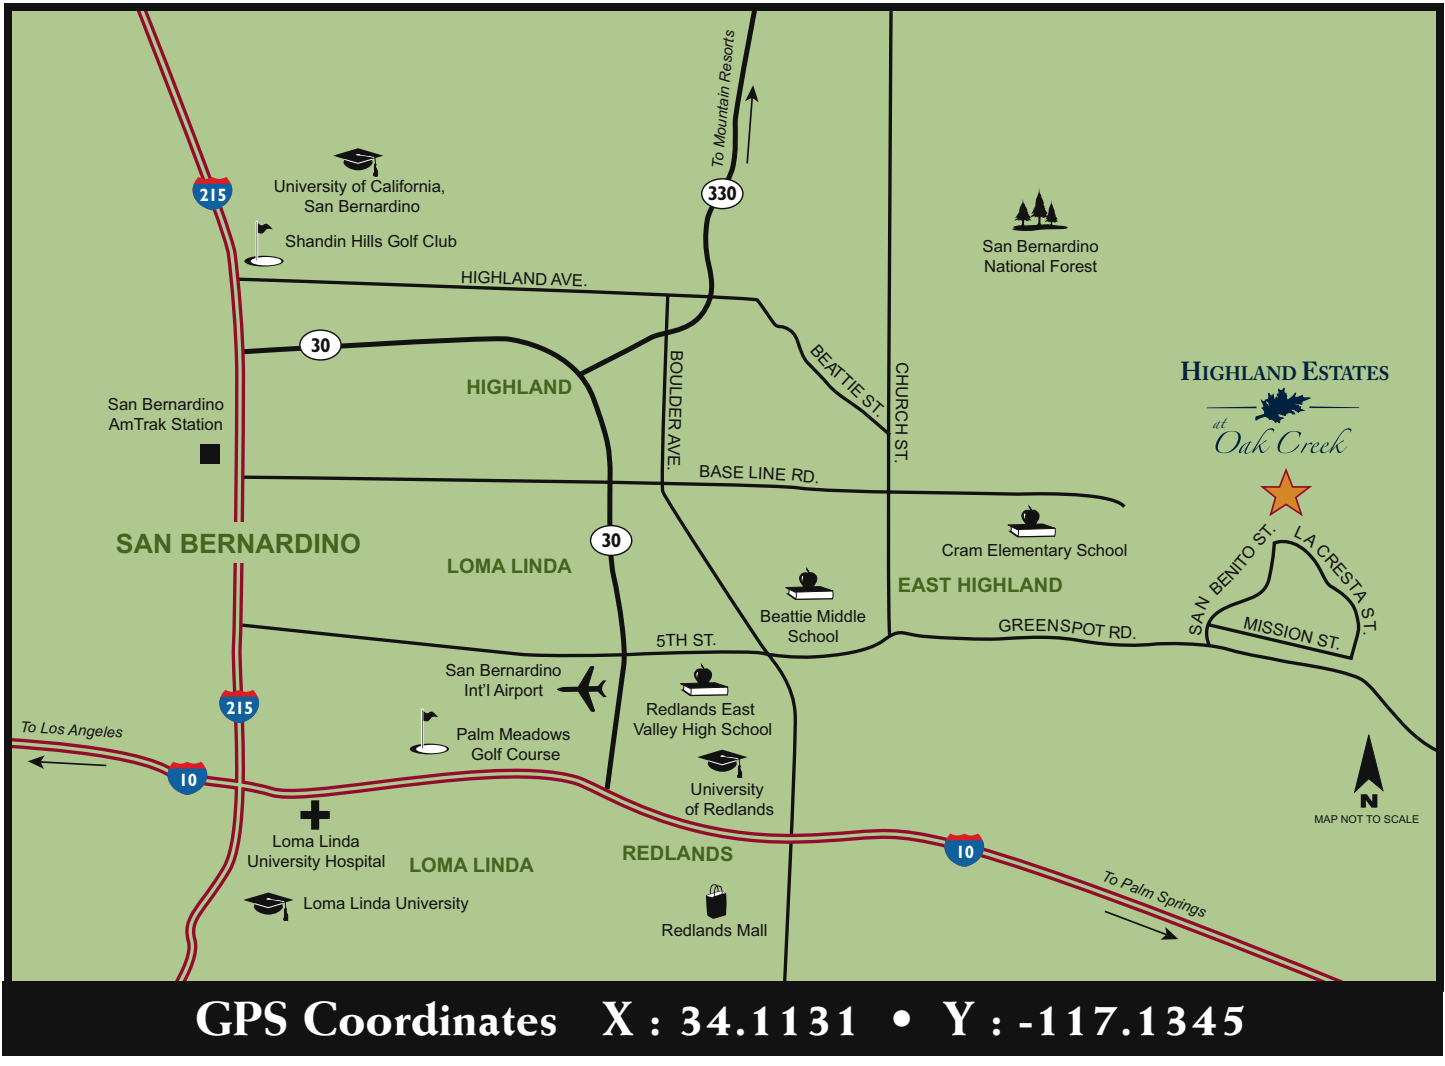

Highland Estates at Oak Creek By Toll Brothers

30677 McLean Street, Highland, CA 92346

Phone: 909-798-6200

Sales Hours: Monday, Tuesday & Friday 10 am - 5 pm

Closed on Wednesday

Saturday & Sunday 10 a.m. - 6 p.m.

Directions

Take the 210E Fwy to the SR-30 toward Redlands:

1. Take the Baseline Rd. exit
2. Turn Left on Baseline Rd. and proceed 4.0 miles
3. Turn Right onto Weaver Ave. and proceed 1.0 mile
4. Turn Left onto Greenspot Rd. and proceed 1.4 miles
5. Turn Left onto San Benito Rd. and proceed 0.4 miles to the Highland Estates community sales office.