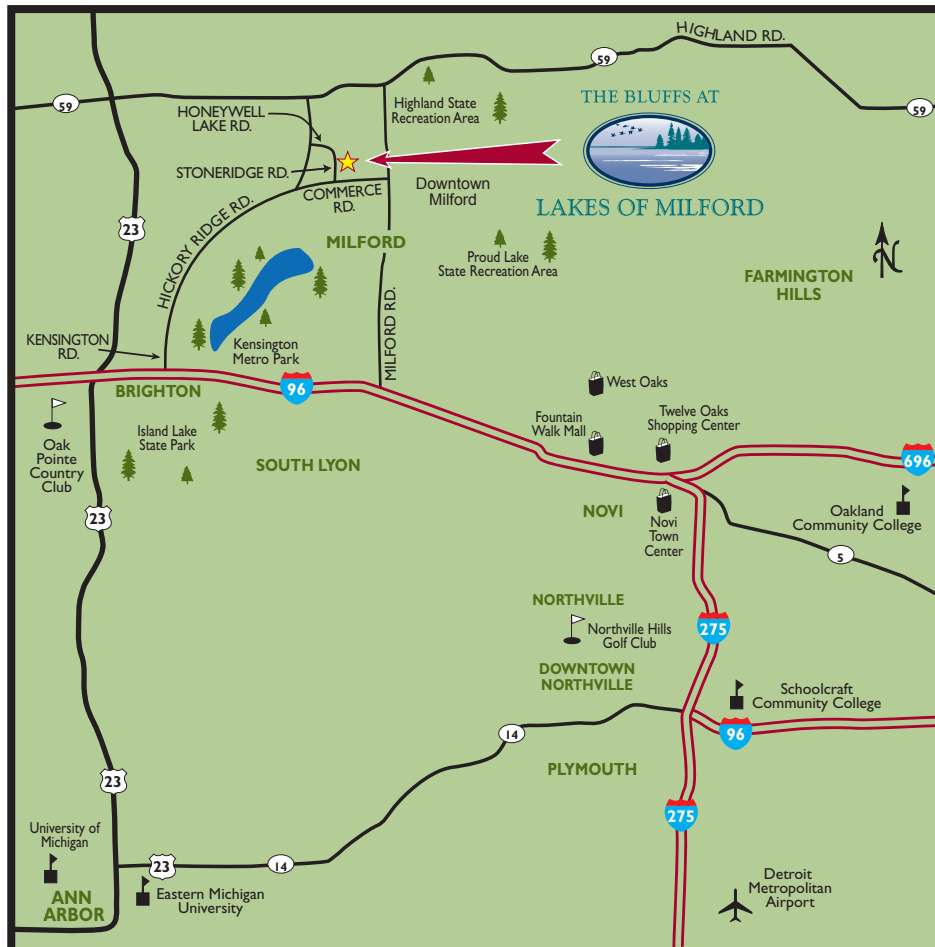

The Bluffs at The Lakes of Milford

1432 Hunters Lake Drive, Milford, MI 48380

GPS Coordinates X : 42.600245 • Y : -83.643357

Phone: 248-685-2717

Sales Hours: Open Every Day, 11 a.m. to 6 p.m.

Directions

Directions to our Model/Site/Sales Office:

- From I-96 exit 155B (Milford Rd.)
- Travel north on Milford Rd. 4.8 miles to General Motors Rd.
- Turn left onto General Motors Rd. and travel 2.5 miles to Hickory Ridge (at GM Proving Grounds)
- Turn right onto Hickory Ridge and travel 1.5 miles to W. Commerce Rd.
- Turn right onto W. Commerce Rd. and travel .9 miles to Stoneridge Rd.
- Turn left onto Stoneridge Rd. and travel .3 miles
- Entrance of The Bluffs at Lakes of Milford is on the right.
- Turn right into our entrance and then right again on Hunters Lake Dr.
Our model will be on your left.