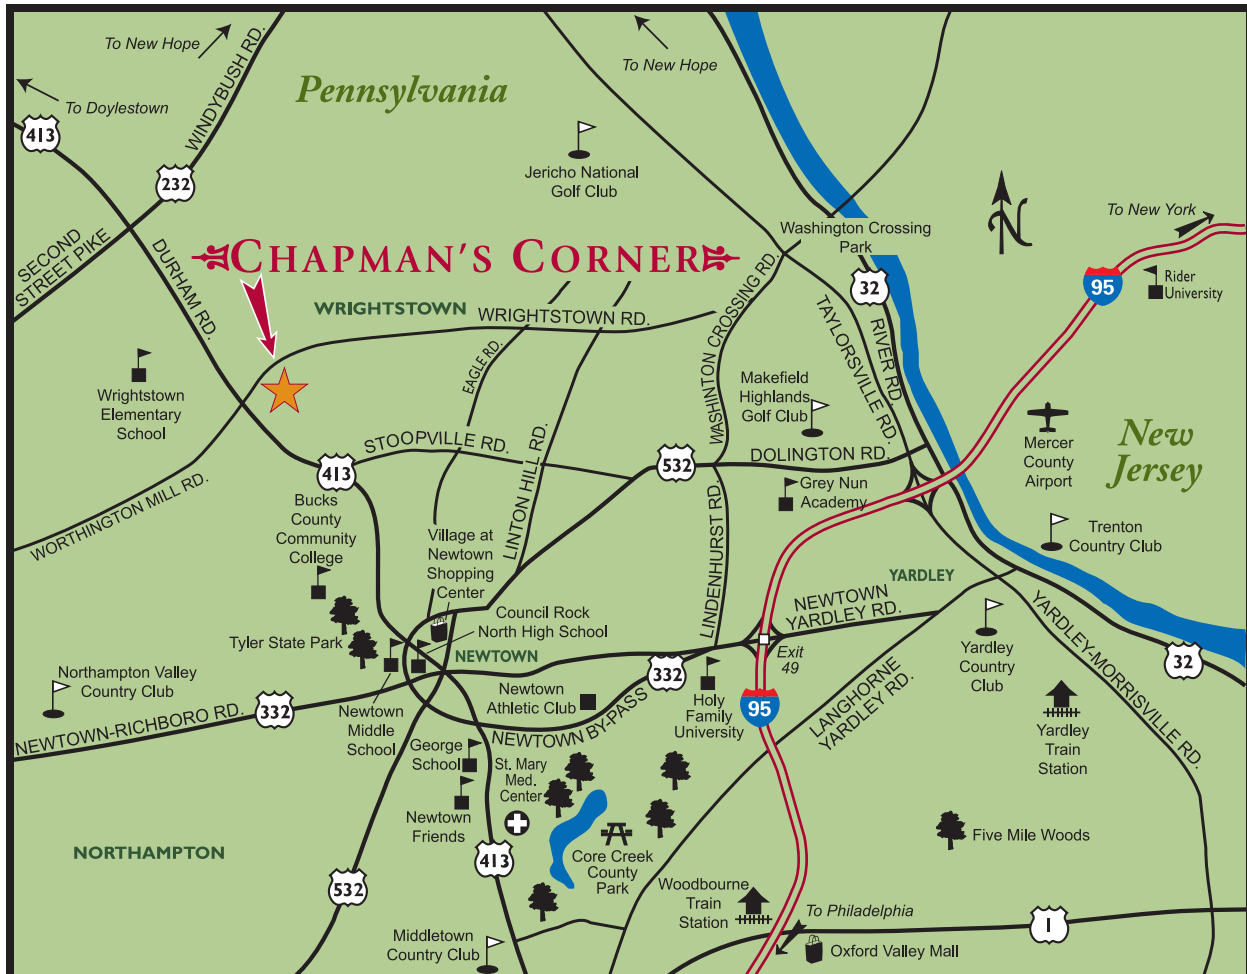

# Chapman's Corner

100 Jane Chapman Drive West • Newtown, PA 18940

**GPS Coordinates X : 40.2691 • Y : -74.9768**

Phone: 215-579-6202

Sales Hours: Open Daily, 11 a.m. to 6 p.m.

## Directions

### From I-95

- Take Exit 49 - Newtown/Yardley (Route 332).
- Go west on 332 (Newtown-Yardley Road) to Lindenhurst Road.
- Turn right onto Lindenhurst Road.
- Proceed 2 3/10 miles and turn left onto Washington Crossing Road (Route 532).
- After approximately 1/4 mile, turn right onto Highland Road.
- Take Highland Road approximately 1 mile to Wrightstown Road and turn left.
- The entrance to The Highlands at Chapman's Corner will be approximately 2 1/2 miles on your right.