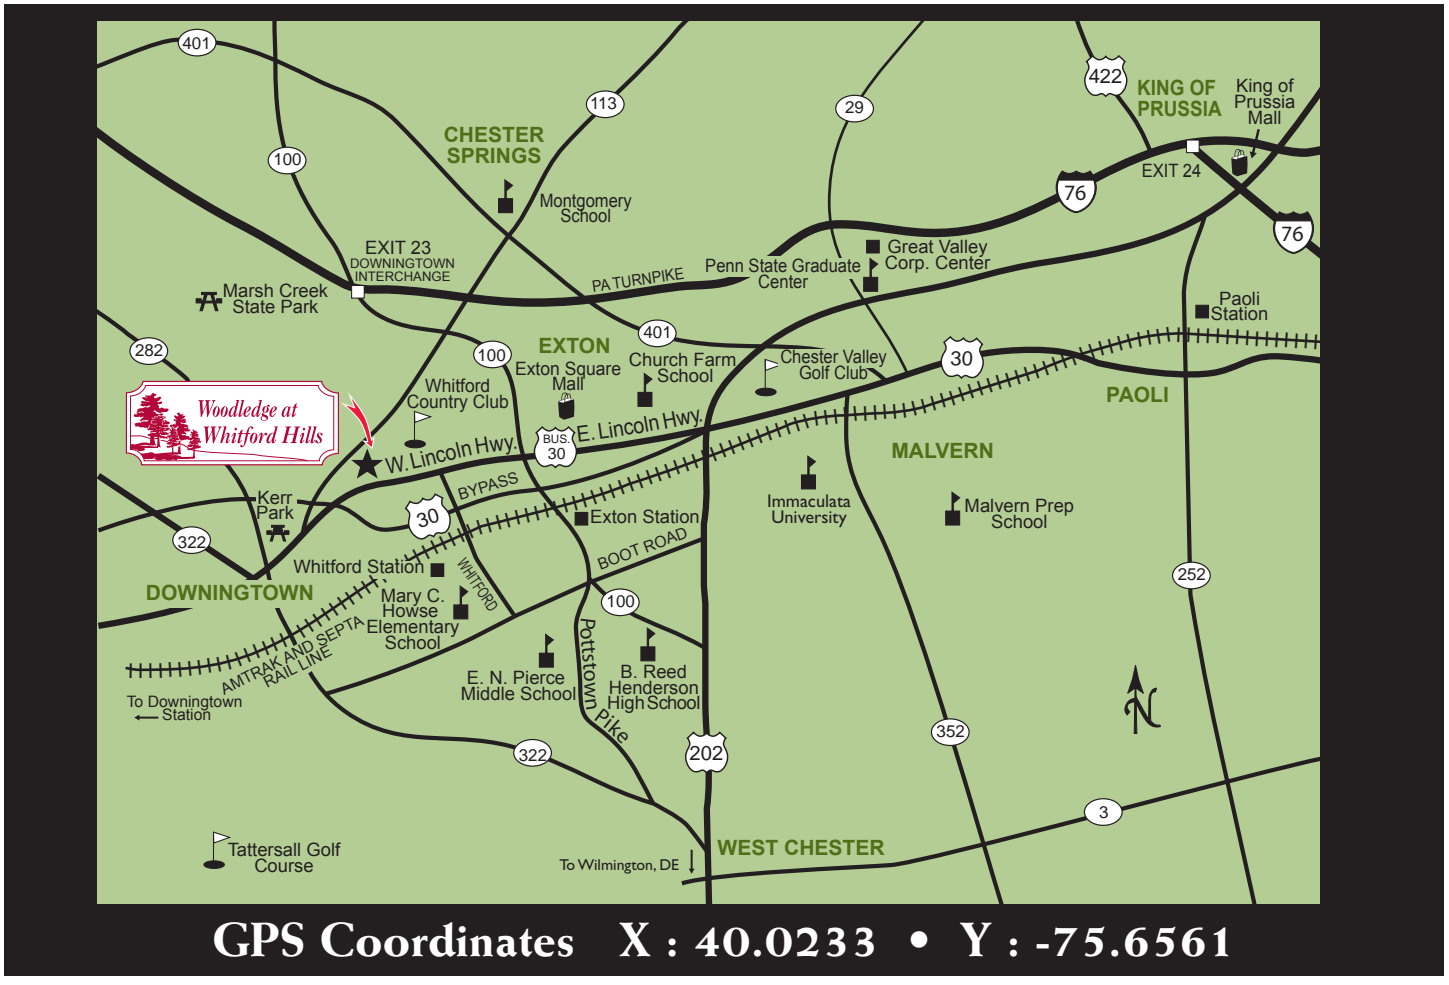

Woodledge at Whitford Hills By Toll Brothers

525 West Lincoln Highway Exton, PA 19341

GPS Coordinates X : 40.0233 • Y : -75.6561

Phone: 484-872-8714

Sales Hours: Open Daily, 11 a.m. to 6 p.m.

Directions

From Route 202:

- Exit onto Business Route 30 West towards Exton.
- Continue west on Business Route 30 for approximately 1 1/2 miles to Oaklands Boulevard.
- The community is on the right at the intersection of Business Route 30 and Oaklands Boulevard.

From King of Prussia:

- Take Route 202 South to Business Route 30/Exton exit.
- Proceed to the intersection of Route 30 and Route 100 in Exton.
- Continue west on Business Route 30 for approximately 1 1/2 miles to Oaklands Boulevard.
- The community is on the right at the intersection of Business Route 30 and Oaklands Boulevard.