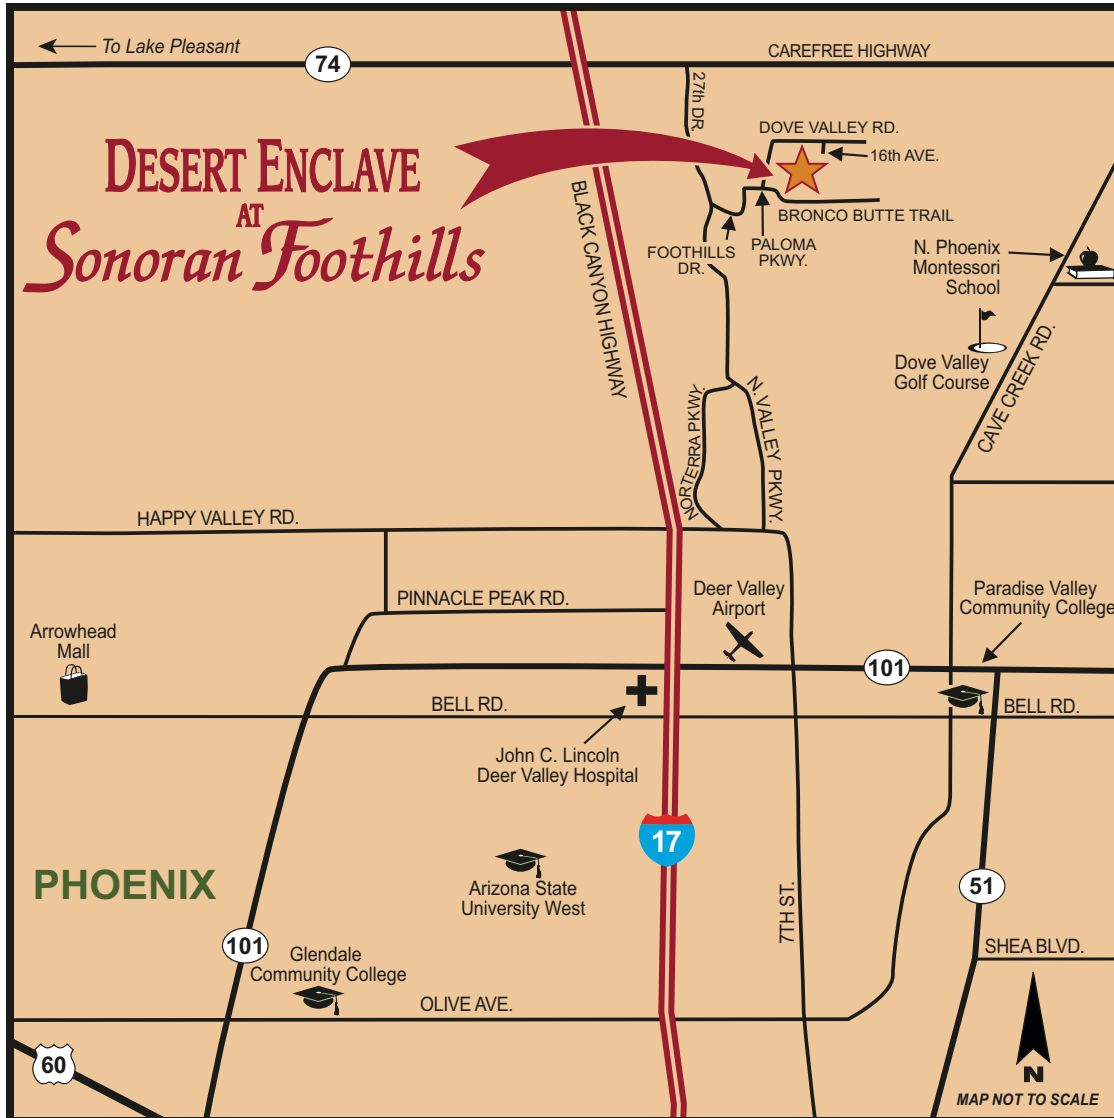

# Desert Enclave at Sonoran Foothills By Toll Brothers

32826 North 16th Avenue; Phoenix, AZ 85085

GPS Coordinates X : 33.7840 • Y : -112.0921

Phone: 623-434-9000

Sales Hours:

Open Monday 12:00 p.m. to 5:30 p.m.  
Tuesday – Sunday 10:00 a.m. to 5:30 p.m.

## Directions

### From I-17 and Loop 101 connection

- Proceed north on I-17 for 9 miles.
- Exit at Carefree Highway and turn right.
- Continue 1 mile to 27th Drive and turn right.
- 27th Drive becomes North Valley Parkway. Continue for 2 miles to North Foothills Drive and turn left.
- North Foothills Drive becomes Bronco Butte Trail. Proceed to Paloma Parkway and turn left.
- Proceed to Dove Valley Road and turn right.
- Travel ½ mile to 16th Avenue and turn right to the sales office and model.