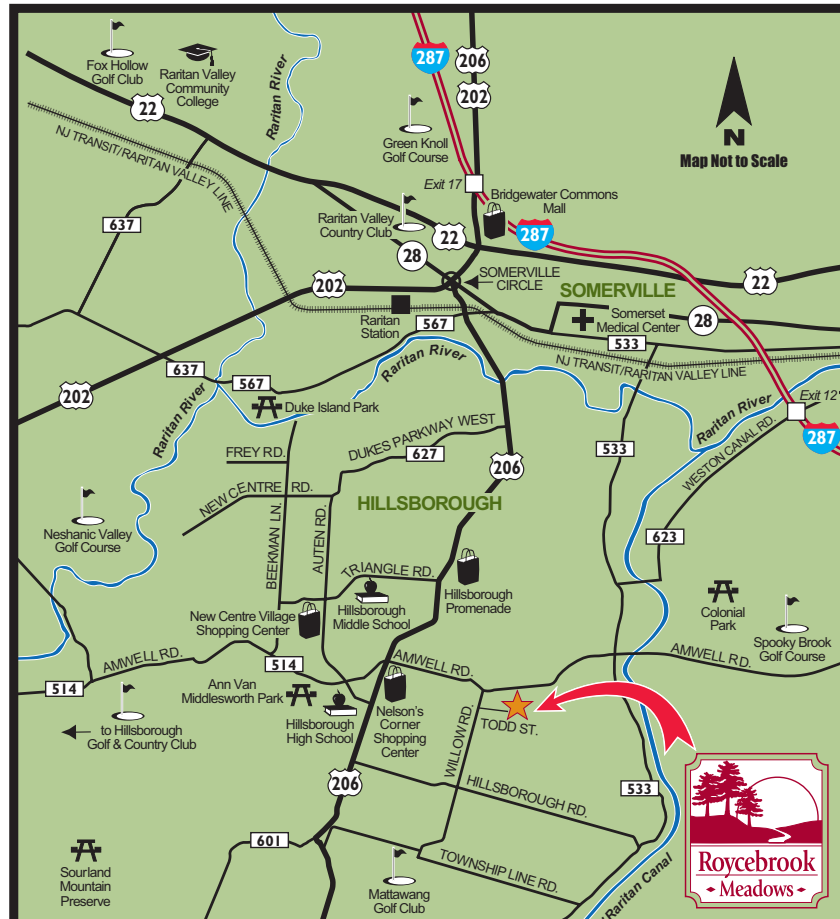

# Roycebrook Meadows

2 Todd Street, Hillsborough, NJ 08844

**GPS Coordinates: X: 40.4904 Y: -74.6224**

**Phone: 908-281-9500**

**Sales Office Hours: Open Thur.-Mon. 11 a.m. to 6 p.m.; Closed Tue. and Wed.**

## Directions

### From the North:

- Take I-287 South to Exit 17 and take ramp onto Rts. 202/206 South
- Bear right onto ramp for Rt. 28/206 South
- At the roundabout, take the third exit onto Rt. 206 South
- Travel Rt. 206 South for 8 ½ miles
- Turn slight right onto Rt. 601 (Trent Ave.)
- Proceed on Rt. 601 for ¾ mile
- Turn right onto Pleasant View Rd.
- Travel ¾ mile and turn right onto Boehm Way
- The sales center will be on the left

### From the South:

- Take I-95 North to Exit 7B towards Rt. 206 North
- Merge onto Rt. 206 North and proceed 5 ½ miles
- Turn left onto Elm Rd. and travel 7/10 mile
- Elm Rd. becomes Great Rd.
- Proceed on Great Rd. for 4 1/10 miles
- Great Rd. becomes Rt. 601
- Proceed on Rt. 601 for 4 ½ miles and turn left onto Pleasant View Rd.
- Travel ¾ mile and turn right onto Boehm Way
- The sales center will be on the left