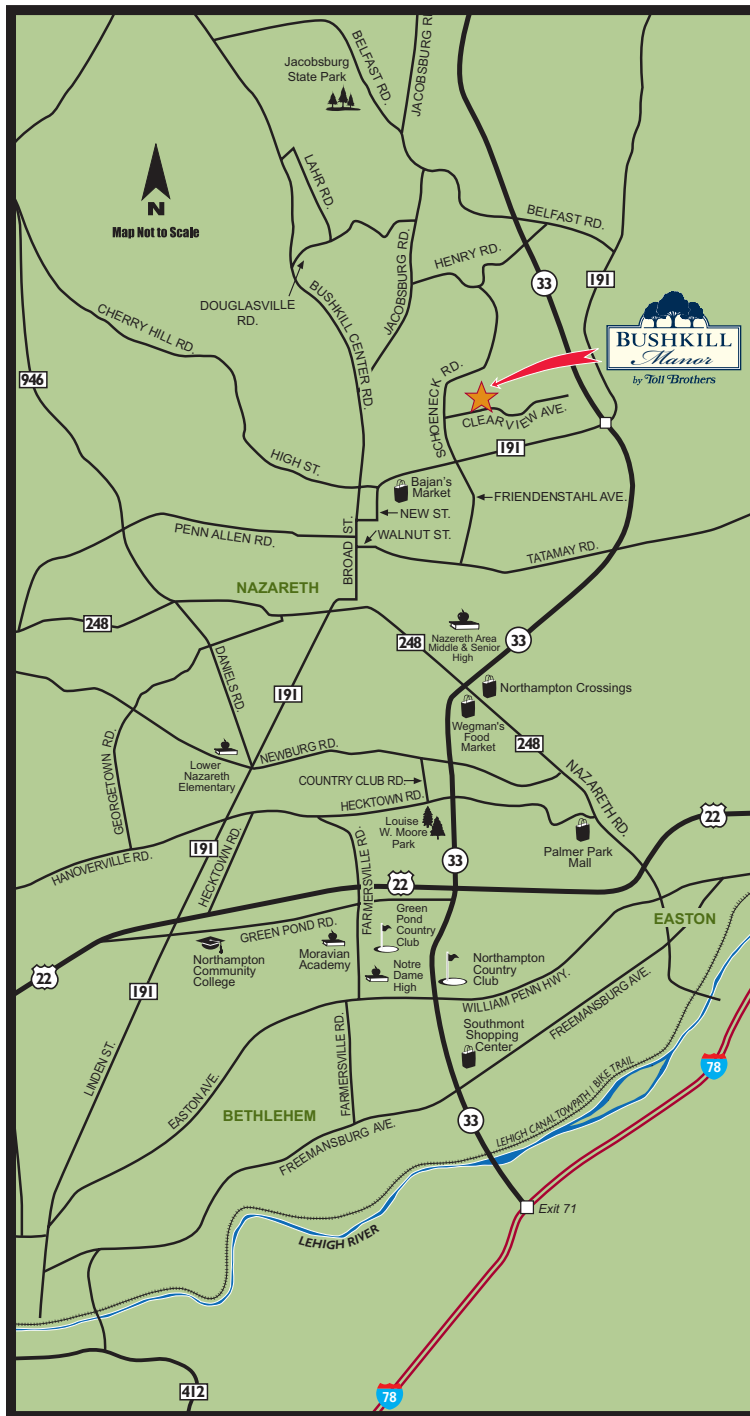

Bushkill Manor by Toll Brothers

333 Clearview Avenue, Nazareth, PA 18064

GPS Coordinates: X: 40.7583 Y: -75.2956

Phone: 610-838-6812

Sales Office Hours: By appointment only

**Bushkill Manor is currently selling from the sales center
of Toll Brothers' Saucon Valley Meadows.**

Directions

To Bushkill Manor, From New Jersey:

- Take I-78 West into Pennsylvania to Exit 71(Rt. 33 North)
- Travel on Rt. 33 North to the Rt. 191 - Stockertown/Bangor exit
- Turn left at the stop sign at the end of the ramp onto Rt. 191 South
- Proceed on Rt. 191 South for 1 $\frac{4}{10}$ miles and turn right onto Schoeneck Rd.
- Take Schoeneck Rd. $\frac{1}{2}$ mile and turn right onto Clearview Ave.
- Travel $\frac{1}{10}$ mile to the sales center on the left

To Saucon Valley Meadows,

From the East (NJ) or West (Allentown):

- Follow I-78 to Exit 67 (Route 412/Hellertown)
- Turn left onto Route 412 South and follow through Hellertown (becomes Main St.) for 1- $\frac{7}{10}$ miles
- Turn right onto Walnut Street and proceed $\frac{1}{2}$ mile
- Turn left onto Meadows Road and proceed for $\frac{3}{10}$ mile
- Turn right onto Stover Road into Saucon Valley Meadows