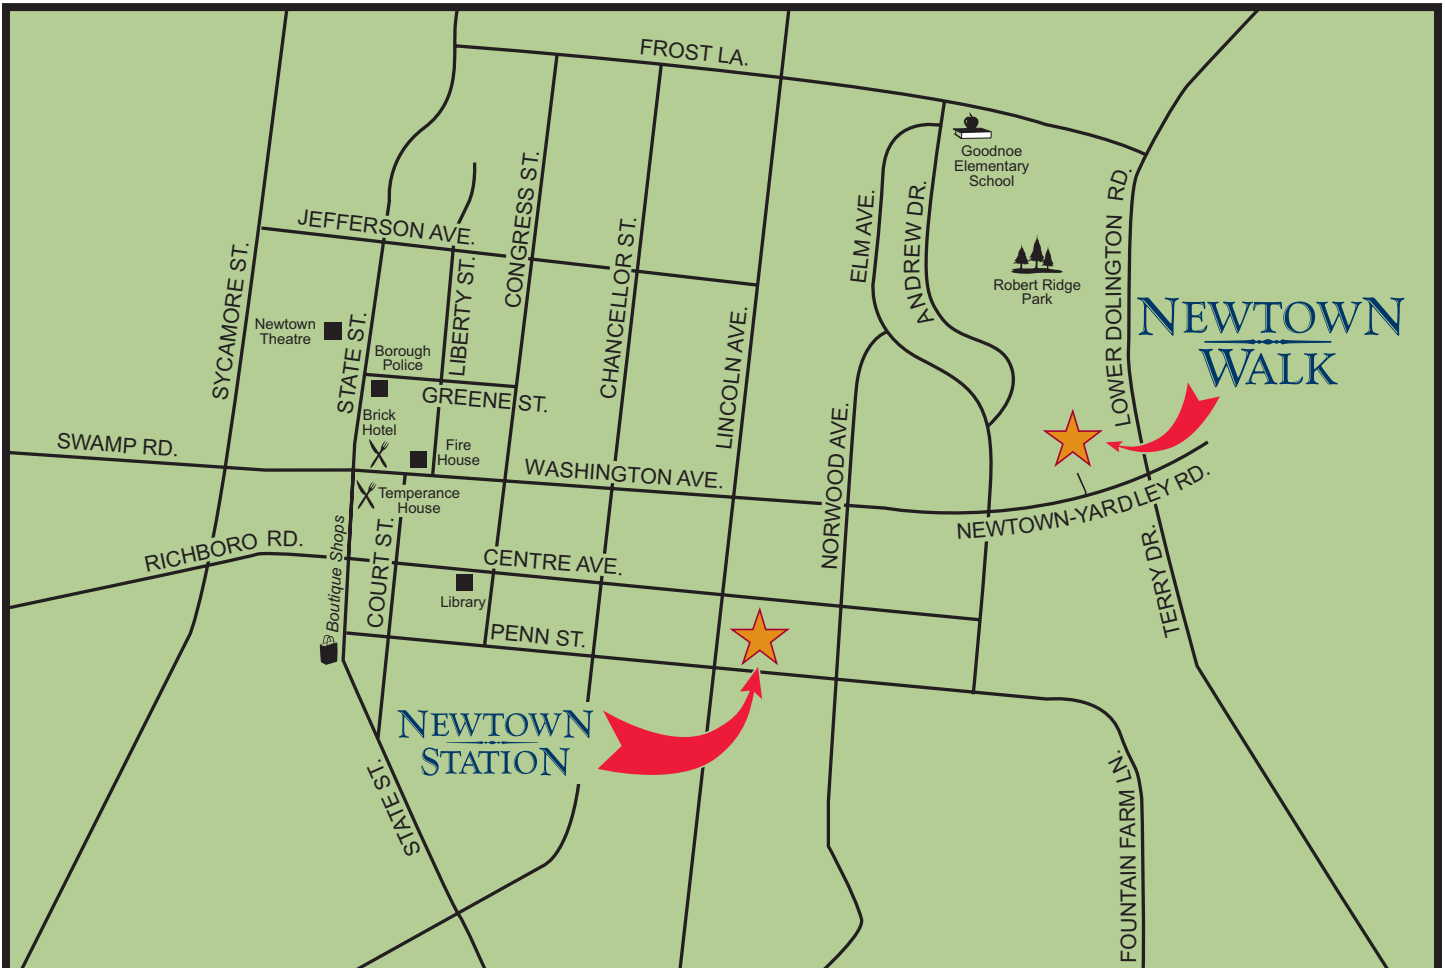

Newtown Walk

130 Hillborn Drive • Newtown, PA 18940

GPS Coordinates X : 40.2177 • Y : -74.9241

Phone: 215-968-8999

Sales Hours: Open Daily, 11 a.m. to 6 p.m.

Directions

From Route 413

- Travel south on Route 413 (Durham Road) and turn left at the light for Durham Road.
- Continue on Durham Road and turn right onto Sycamore Street.
- Proceed to the second traffic light and turn left onto Washington Avenue.
- Drive $\frac{1}{10}$ mile and Newtown Walk will be on your left.

From I-95

- Take Newtown Exit 49 (Route 332)
- Proceed on Route 332 West and drive 1 $\frac{1}{10}$ mile to Newtown-Yardley Road and turn right.
- Drive on Newtown-Yardley Road for 1 mile and Newtown Walk will be on your right.