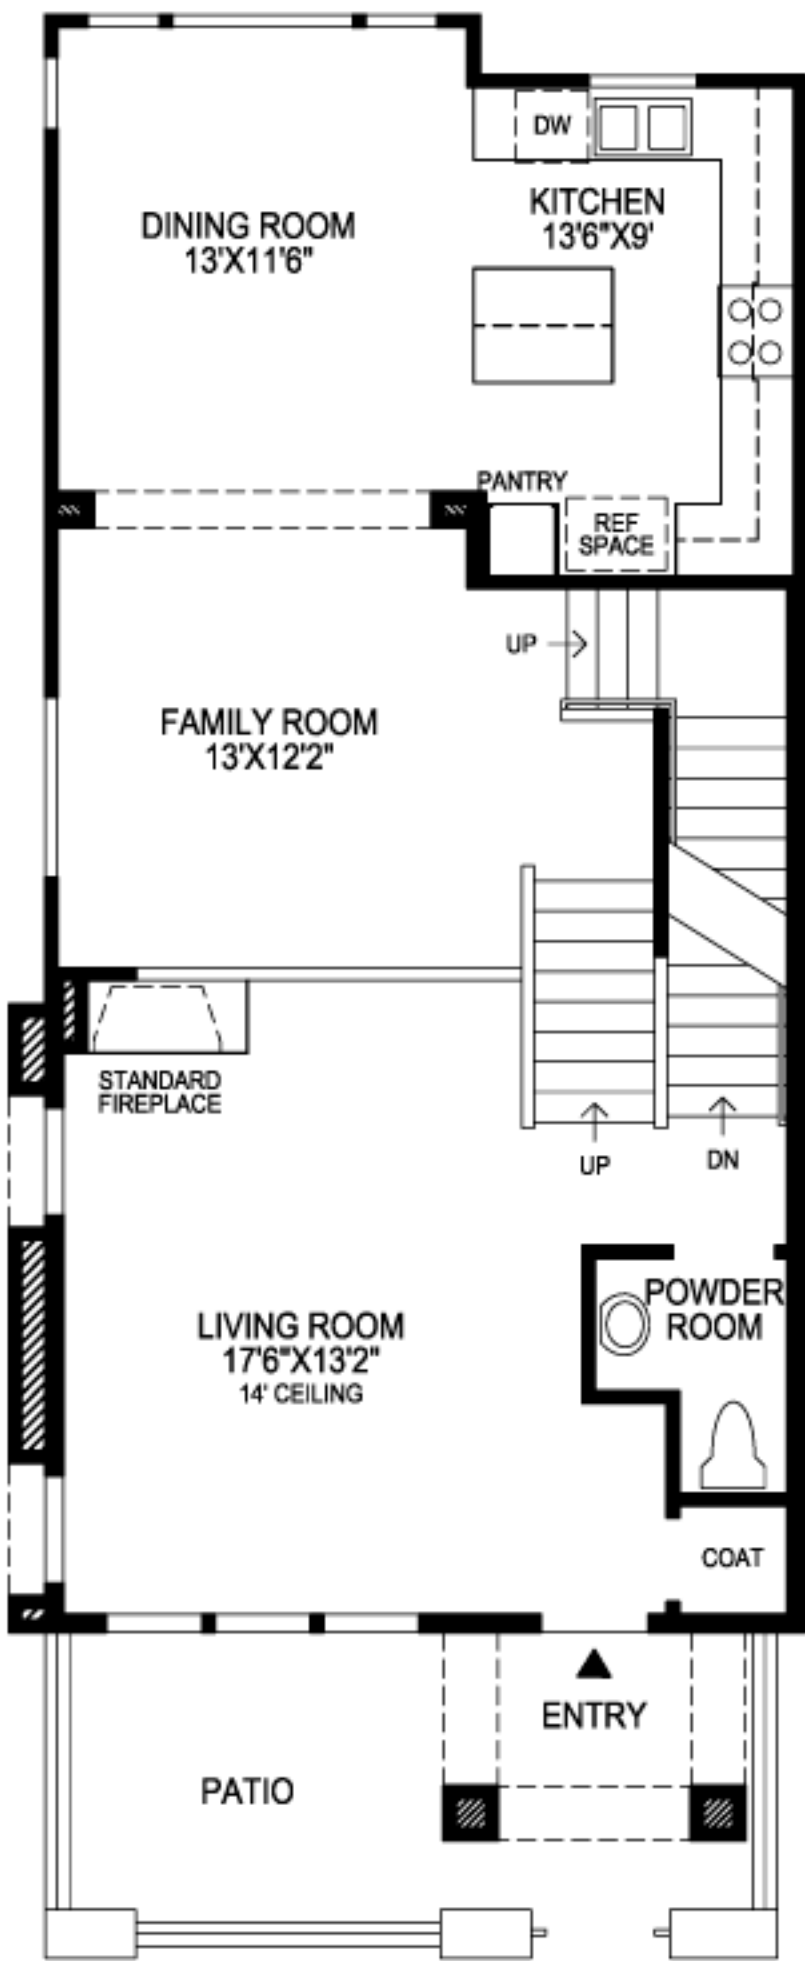

# THE CALABRIA ELITE

The kitchen features an island and opens to the adjacent dining room.

This unique end unit with an abundance of natural light features a charming fireplace and access to the front patio.

Elegant master suite includes a luxurious private bath with Roman tub and large walk-in closet.

3 bedrooms and 2 1/2 baths and two-car garage.

FIRST LEVEL

SECOND LEVEL

COURT LEVEL

DRAFT