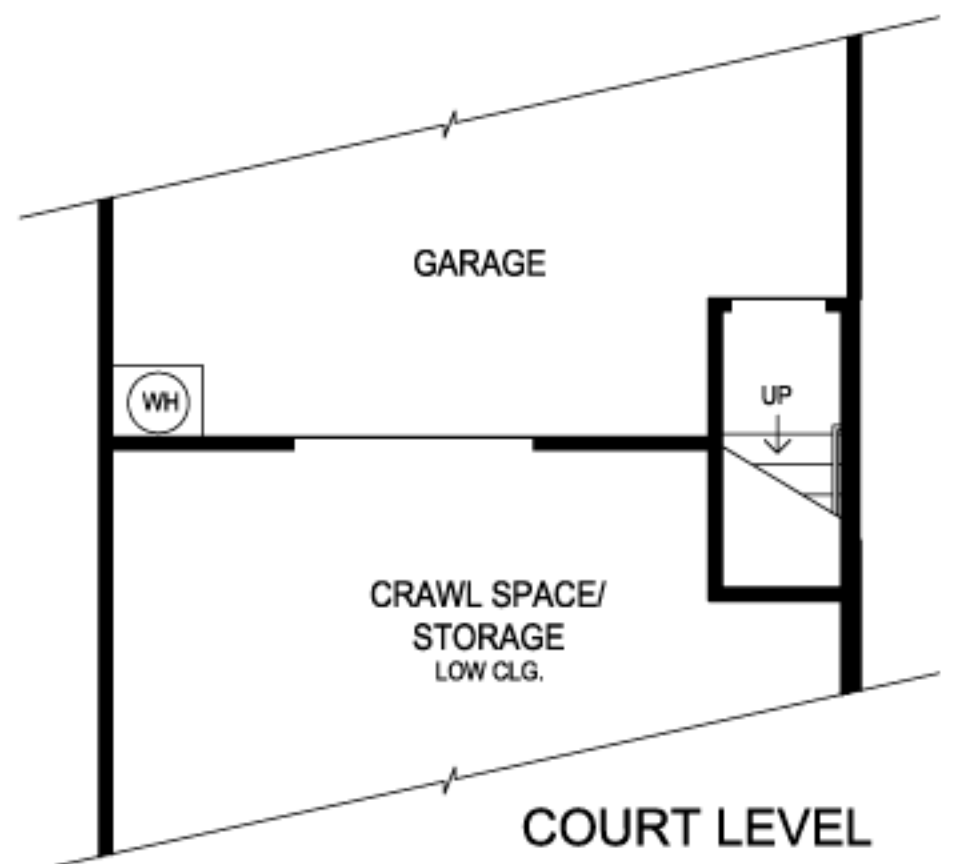

# THE CALABRIA ELITE

The kitchen features an island and opens to the adjacent dining room.

This unique end unit with an abundance of natural light features a charming fireplace and access to the front patio.

Elegant master suite includes a luxurious private bath with Roman tub and large walk-in closet.

3 bedrooms and 2 1/2 baths and two-car garage.

FIRST LEVEL

SECOND LEVEL

COURT LEVEL

DRAFT