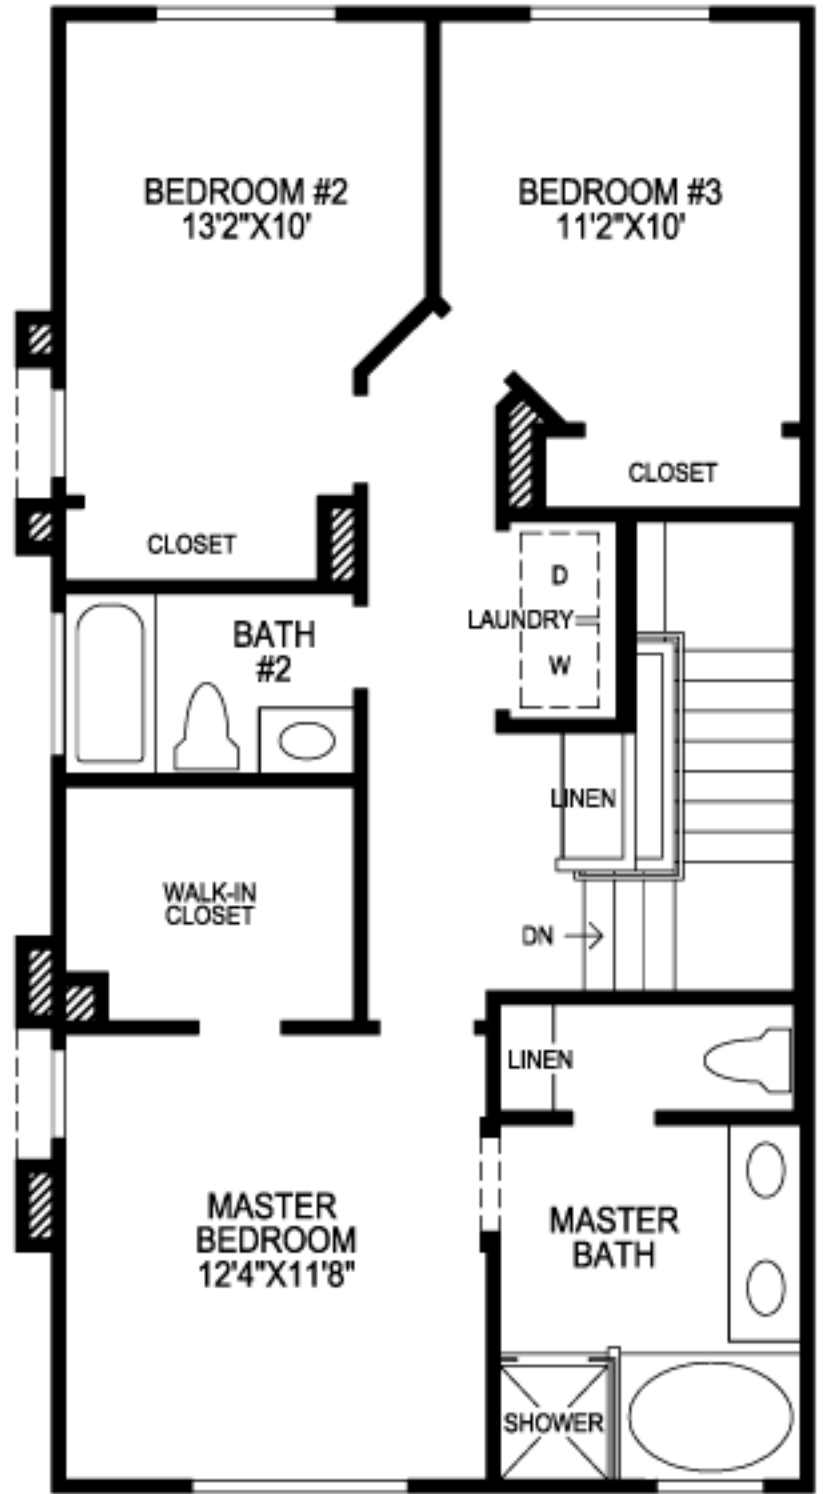

# THE CALABRIA ELITE

The kitchen features an island and opens to the adjacent dining room.

This unique end unit with an abundance of natural light features a charming fireplace and access to the front patio.

Elegant master suite includes a luxurious private bath with Roman tub and large walk-in closet.

3 bedrooms and 2 1/2 baths and two-car garage.

FIRST LEVEL

SECOND LEVEL

COURT LEVEL

DRAFT