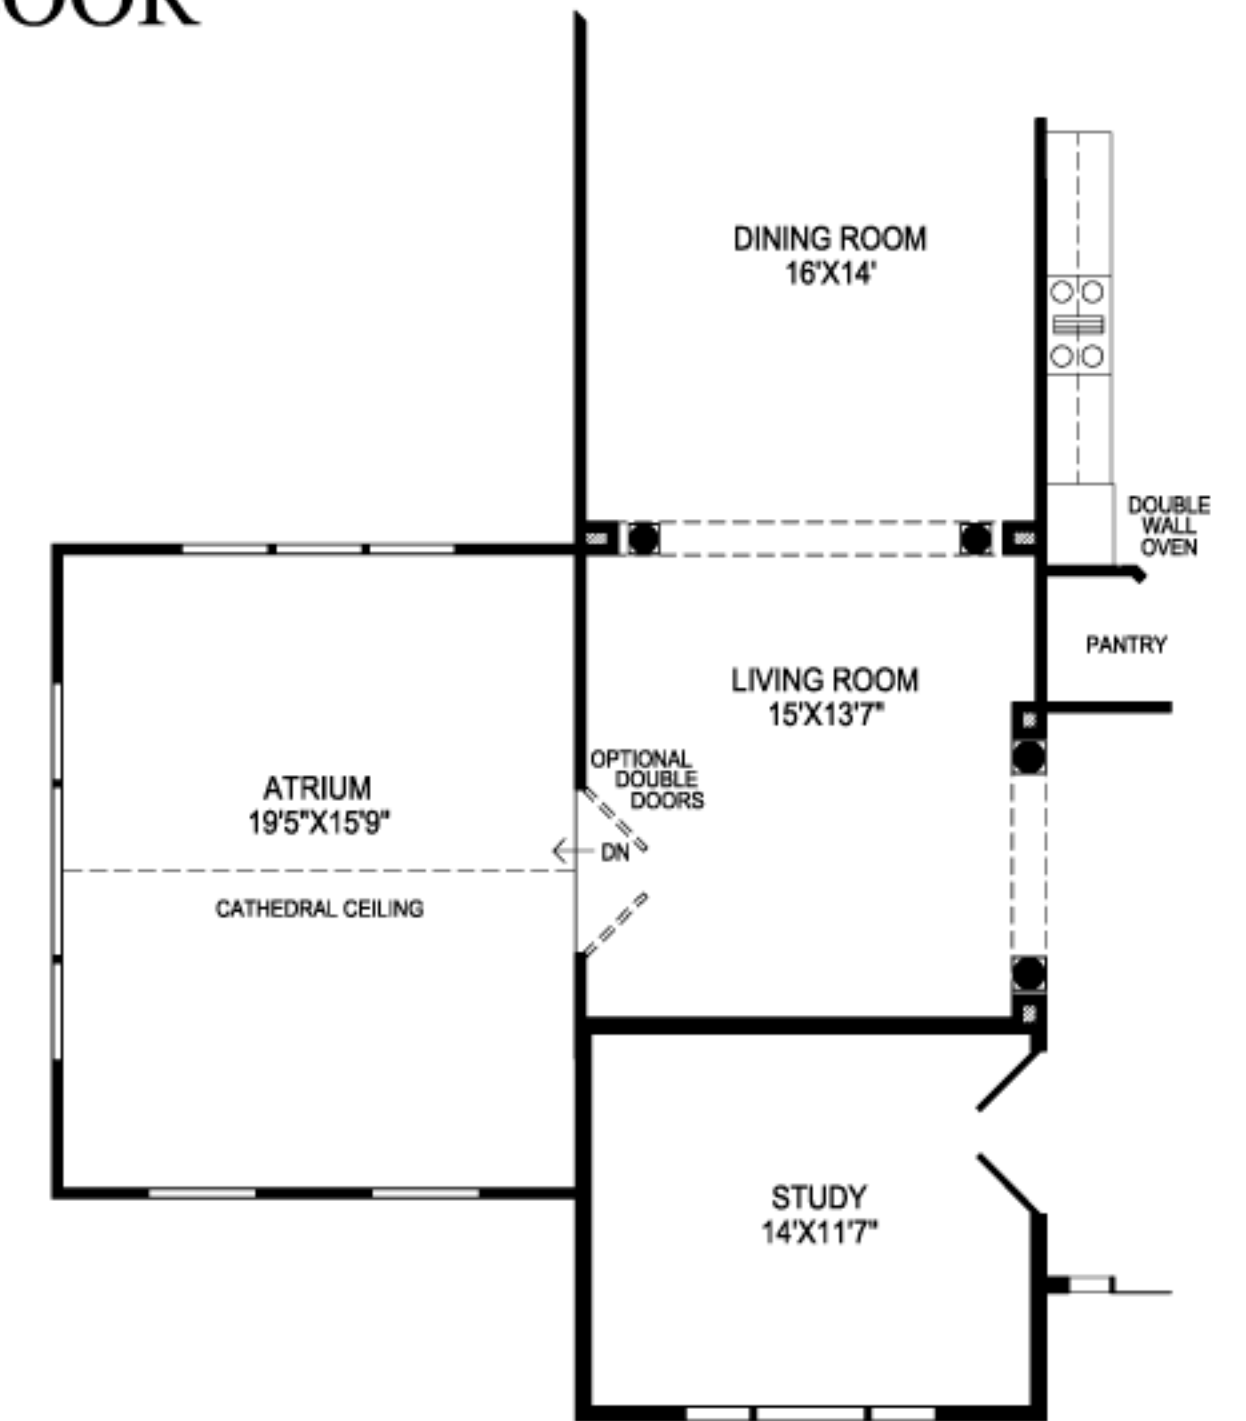

THE CHESTERFIELD COLLECTION

The soaring two story foyer is open to a formal living room.

Sumptuous master bedroom suite with large walk in closets and large master bath complete with separate shower and Roman tub.

Combined kitchen and breakfast area with island countertop.

Nine foot ceilings first floor, nine foot ceilings second floor.

4 bedrooms, 3½ baths.

SECOND FLOOR

OPTIONAL ATRIUM ELITE ADDITION

FIRST FLOOR

Toll Brothers
America's Luxury Home Builder™