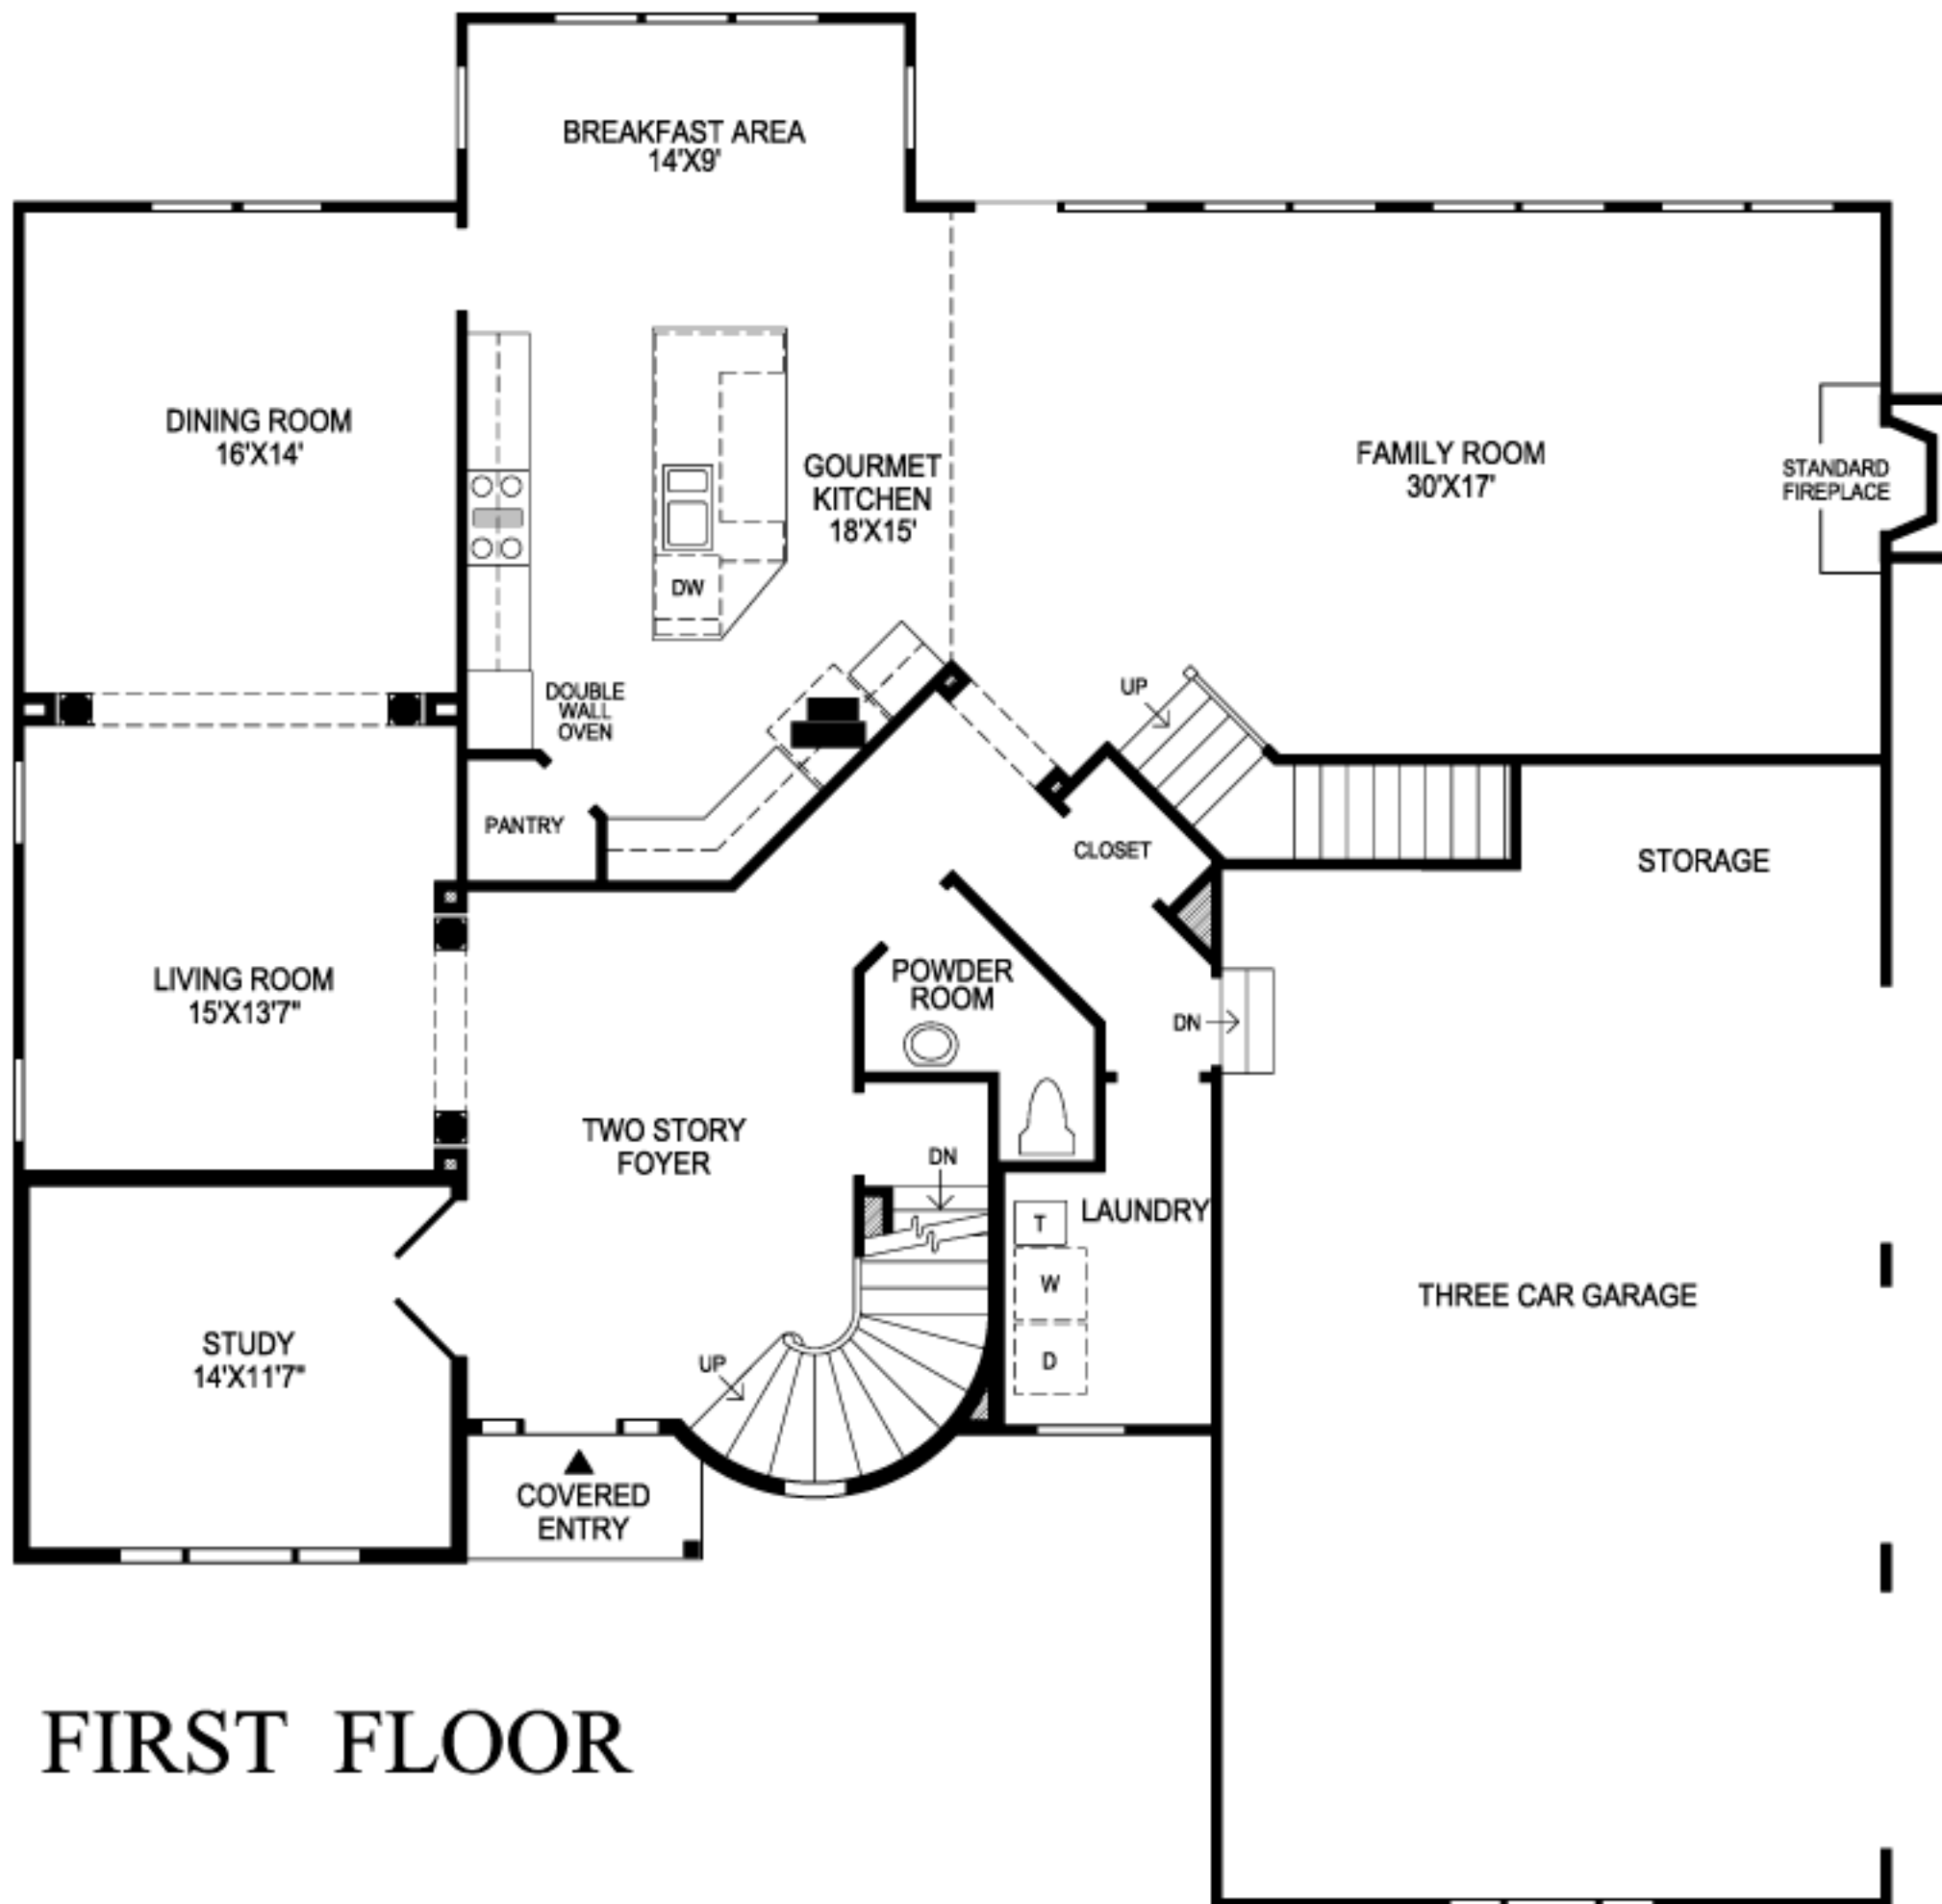

THE CHESTERFIELD COLLECTION

The soaring two story foyer is open to a formal living room.

Sumptuous master bedroom suite with large walk in closets and large master bath complete with separate shower and Roman tub.

Combined kitchen and breakfast area with island countertop.

Nine foot ceilings first floor, nine foot ceilings second floor.

4 bedrooms, 3½ baths.

SECOND FLOOR

OPTIONAL ATRIUM ELITE ADDITION

FIRST FLOOR

Toll Brothers
America's Luxury Home Builder™