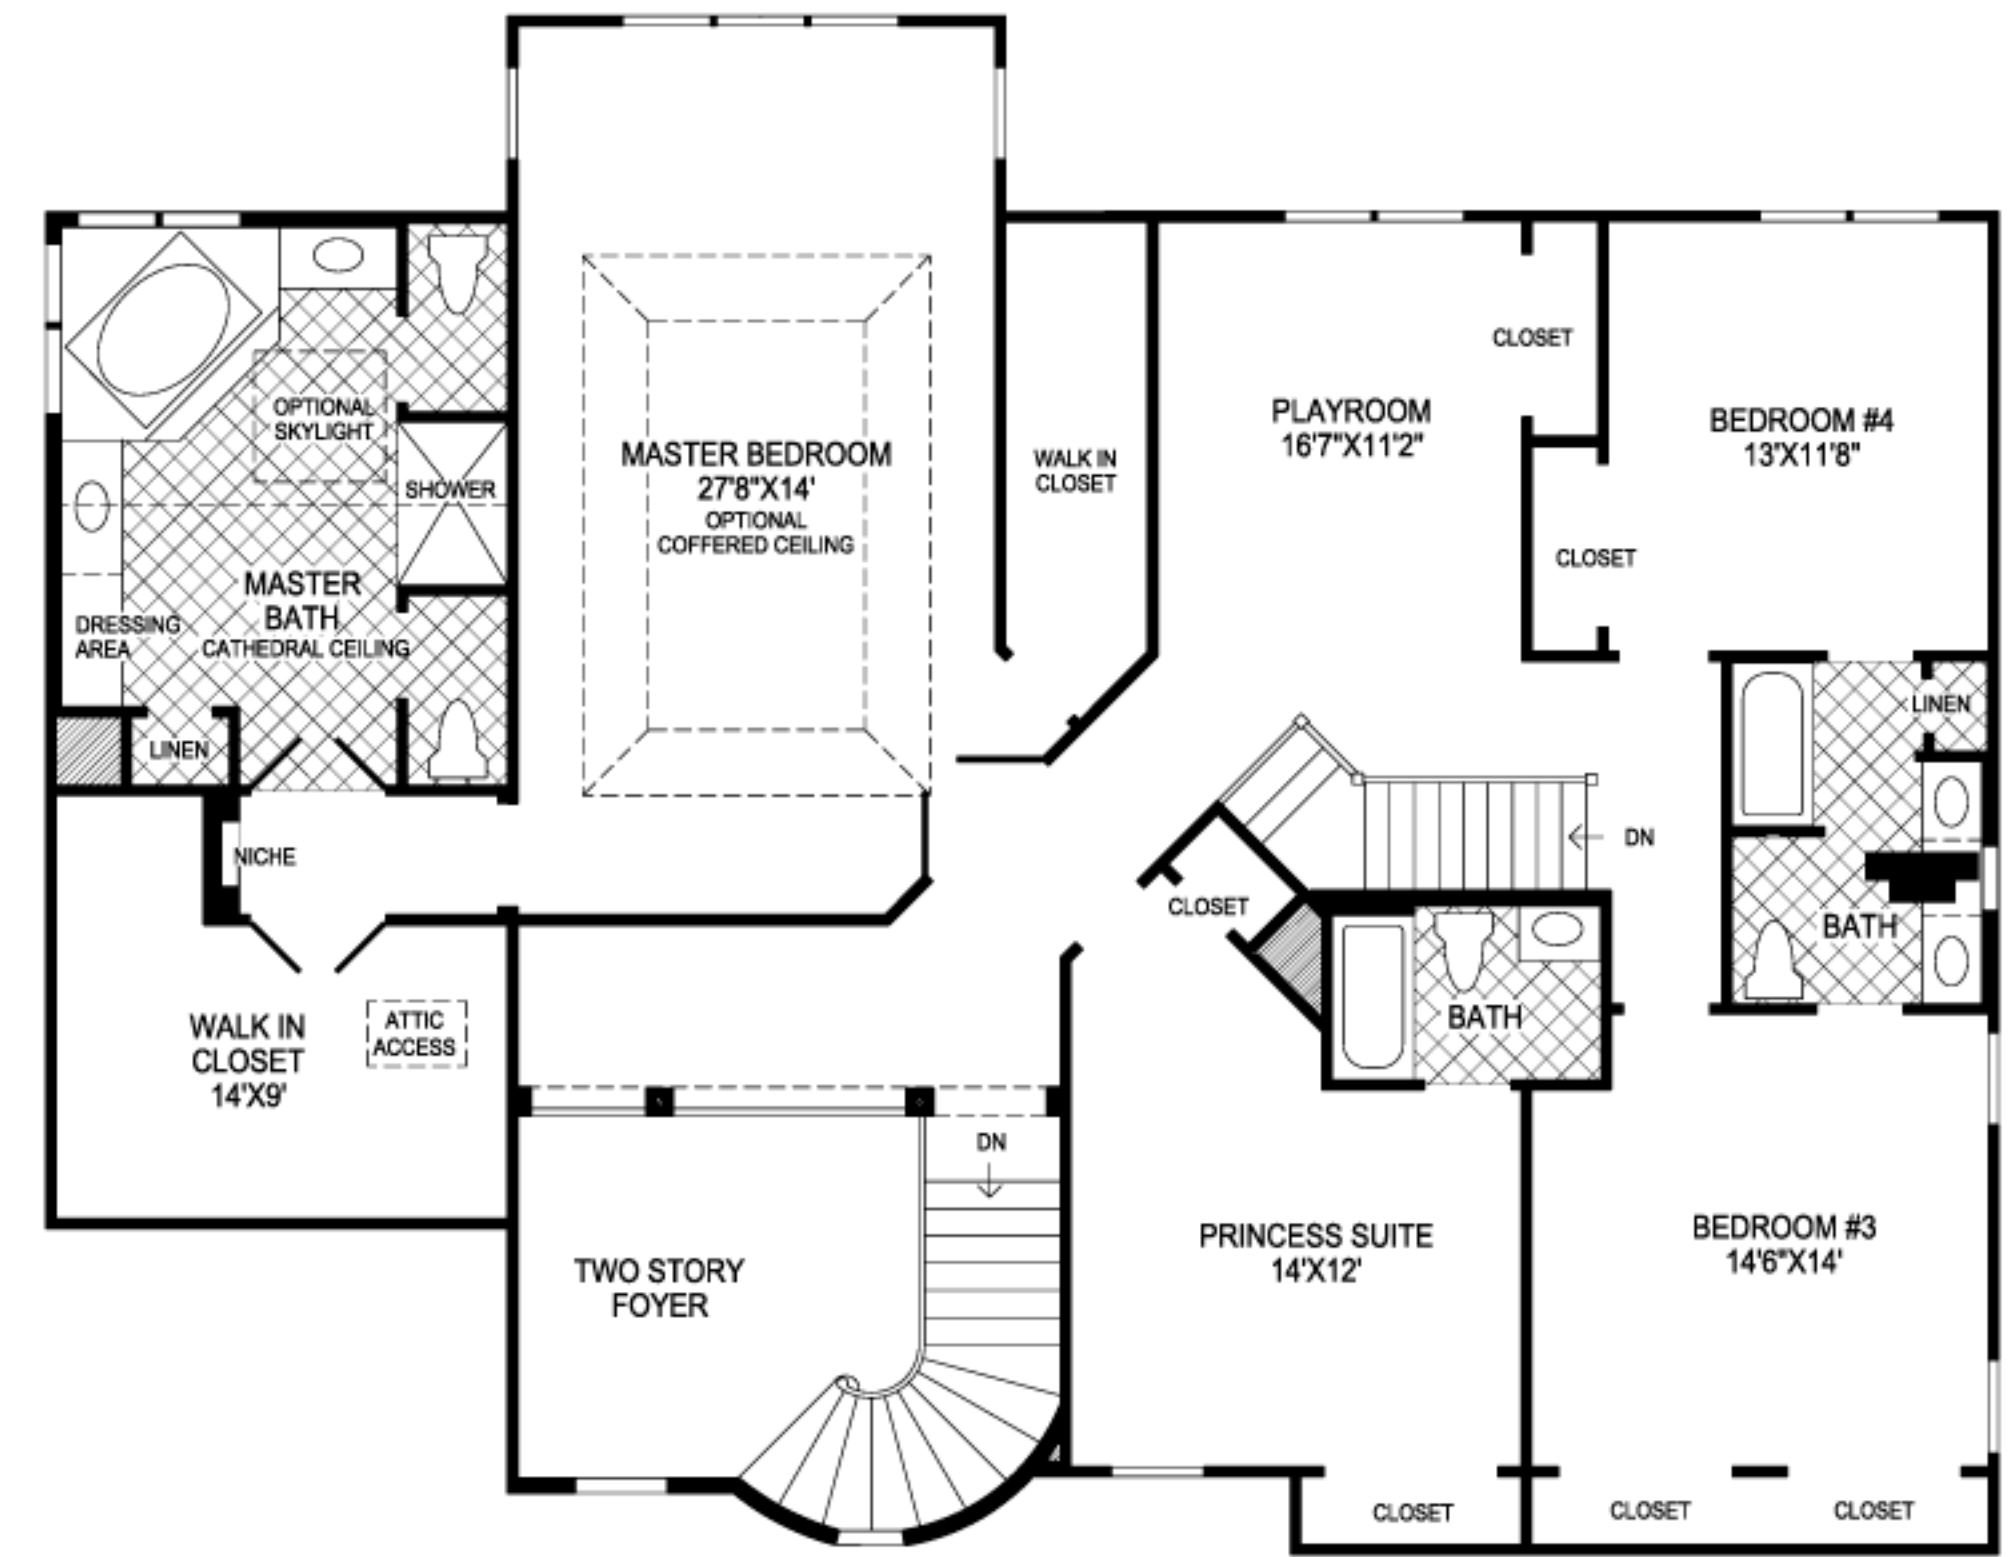

THE CHESTERFIELD COLLECTION

The soaring two story foyer is open to a formal living room.

Sumptuous master bedroom suite with large walk in closets and large master bath complete with separate shower and Roman tub.

Combined kitchen and breakfast area with island countertop.

Nine foot ceilings first floor, nine foot ceilings second floor.

4 bedrooms, 3½ baths.

SECOND FLOOR

OPTIONAL ATRIUM ELITE ADDITION

FIRST FLOOR

Toll Brothers
America's Luxury Home Builder™