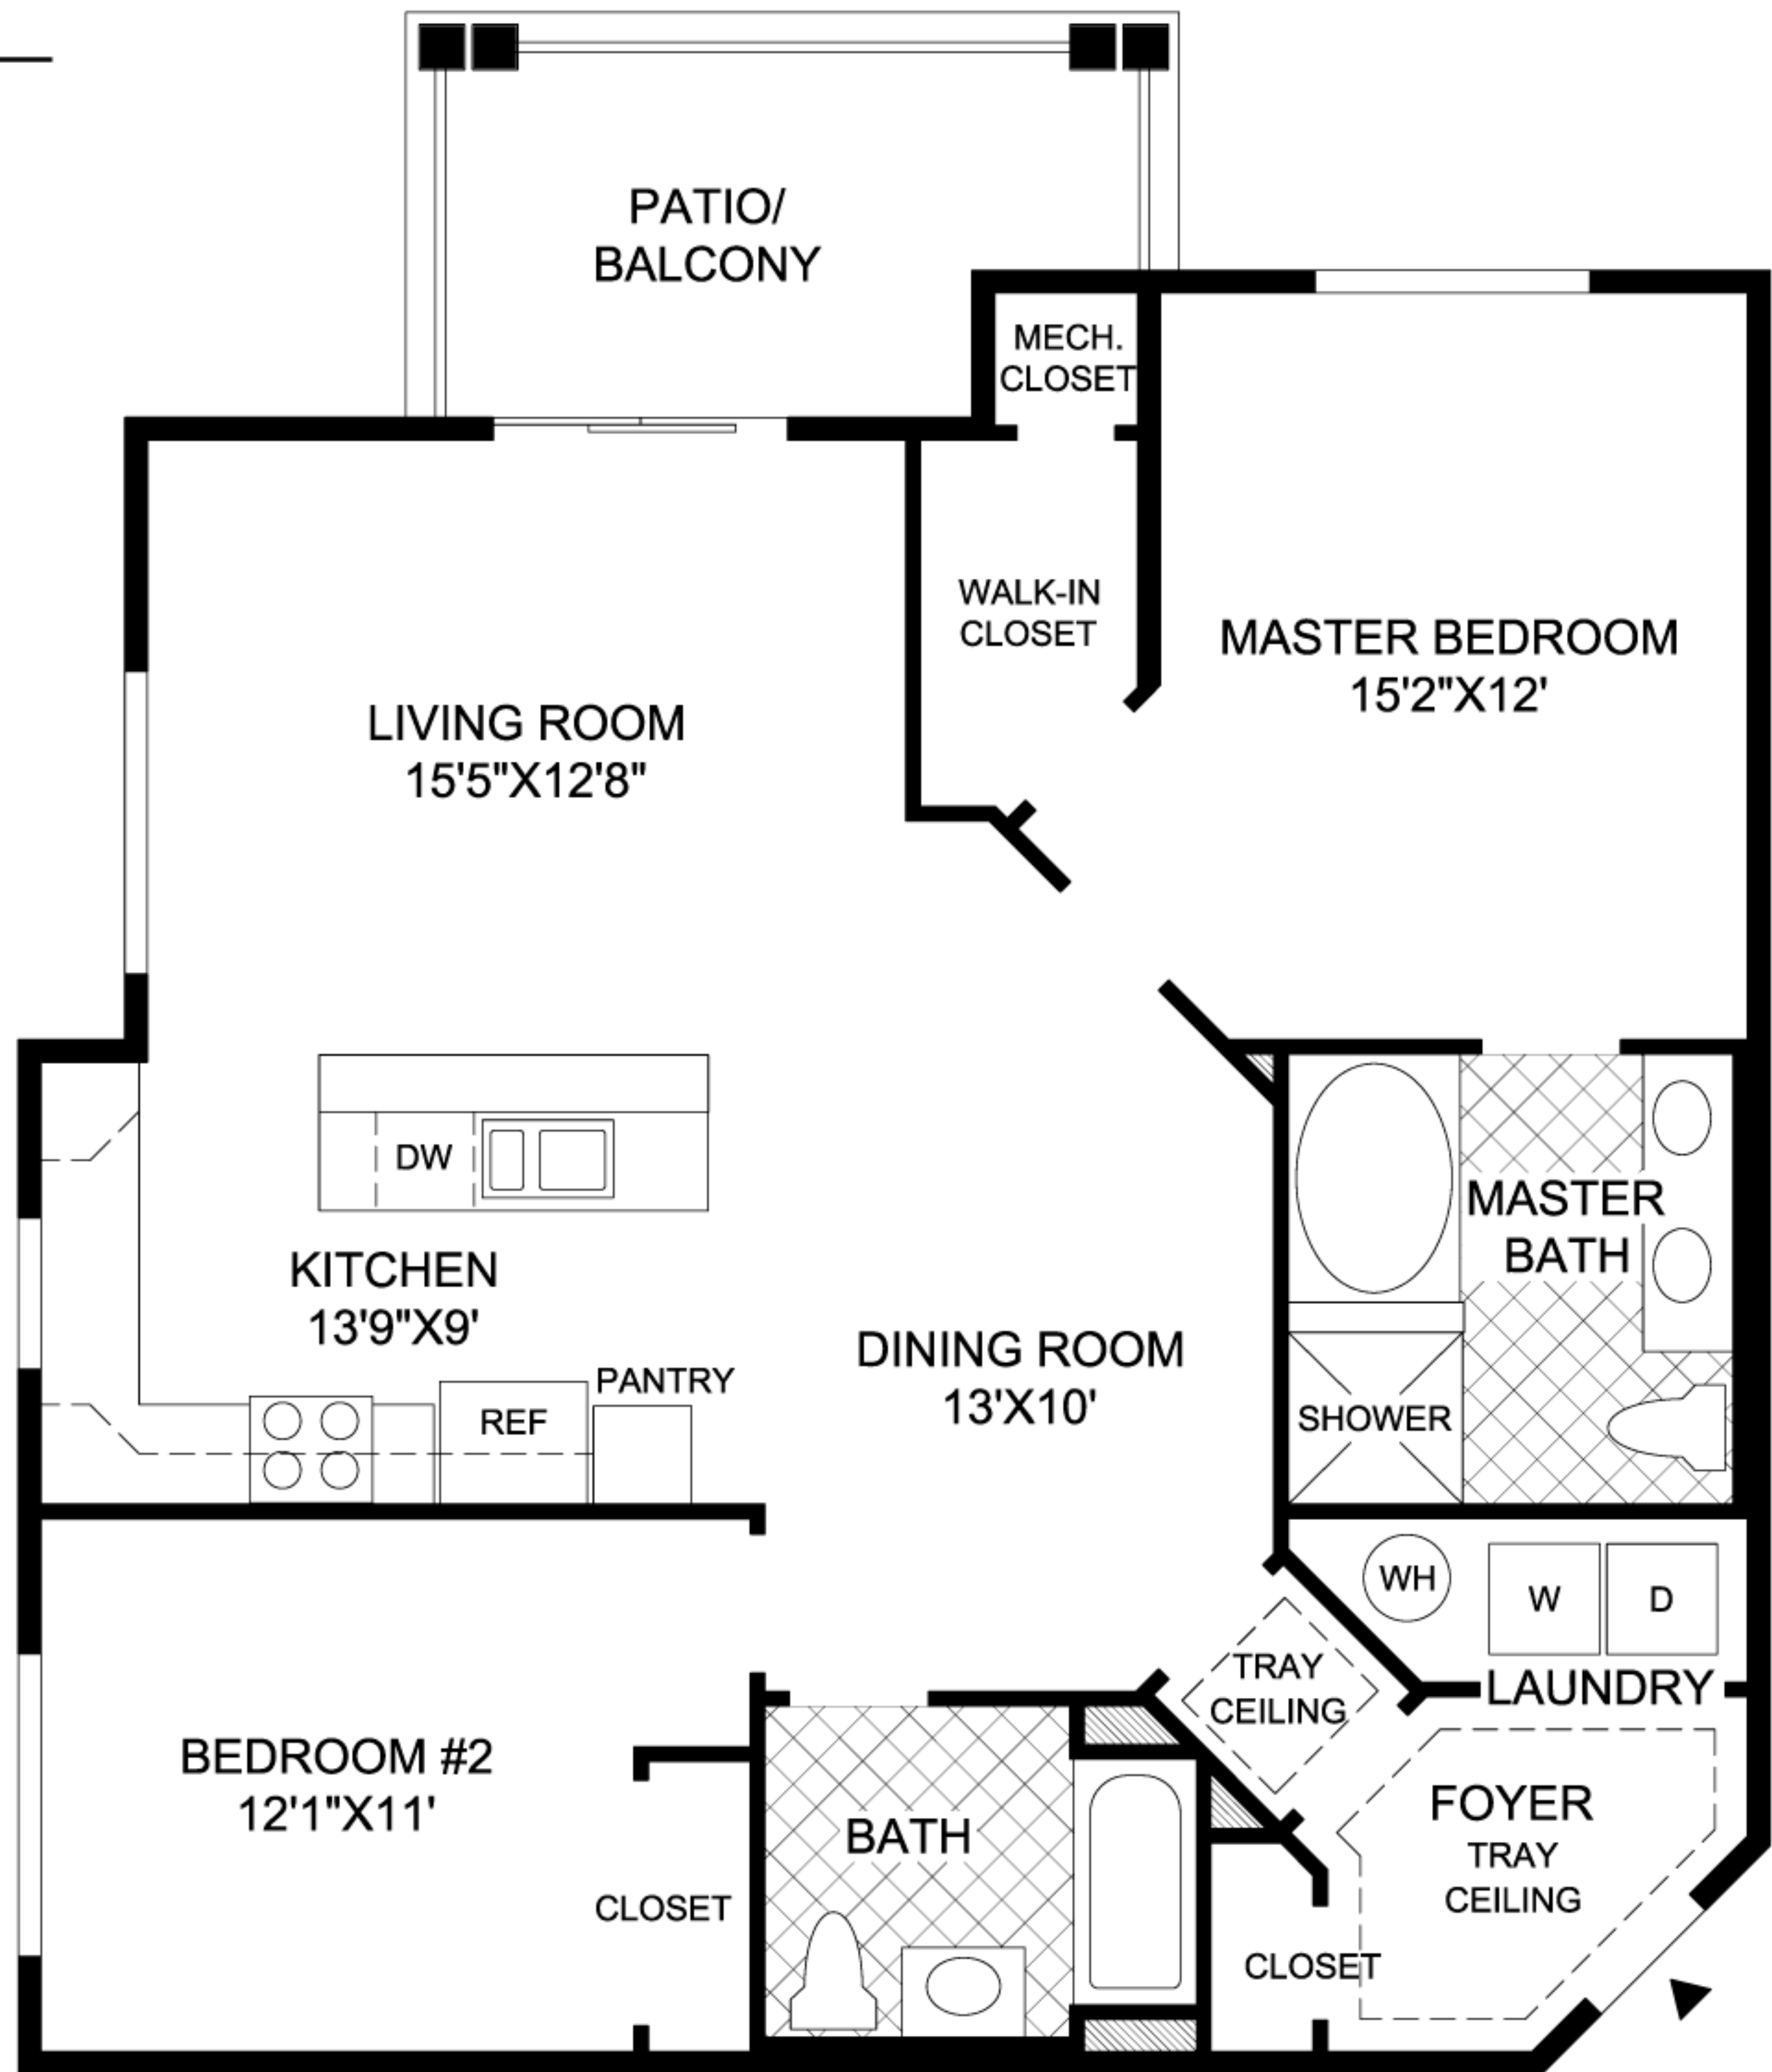

THE MILLBROOK

The foyer with tray ceiling leads to the formal dining room through the hall that also features a tray ceiling.

The kitchen features ample counter and cabinet space and a convenient breakfast bar.

The large living room offers access to the balcony through a sliding glass door.

The master bedroom includes a private bath with Roman tub, separate shower, and dual-sink vanity as well as a large walk-in closet.

Nine-foot ceilings throughout.

2 bedrooms, 2 baths.

FLOOR PLAN