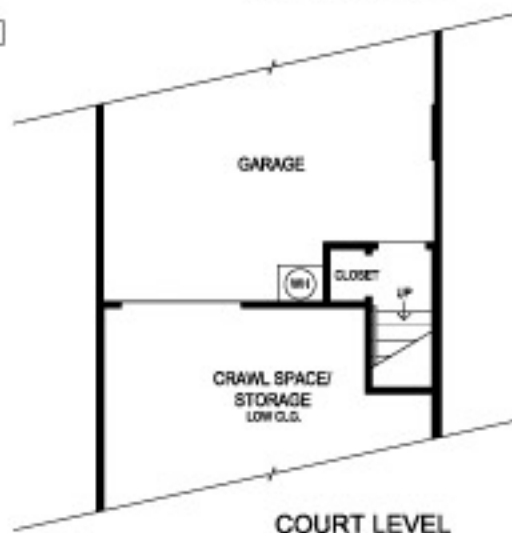

# THE VENETO

The living room with high volume ceiling features a charming patio and a covered entry.

The well-appointed kitchen opens onto the great room for casual living and features access to the terrace.

Lavish master bedroom suite with a vaulted ceiling features a large walk-in closet, master bath with separate shower.

3 bedrooms, 2½ bath, terrace and two-car garage.

FIRST LEVEL

SECOND LEVEL

COURT LEVEL