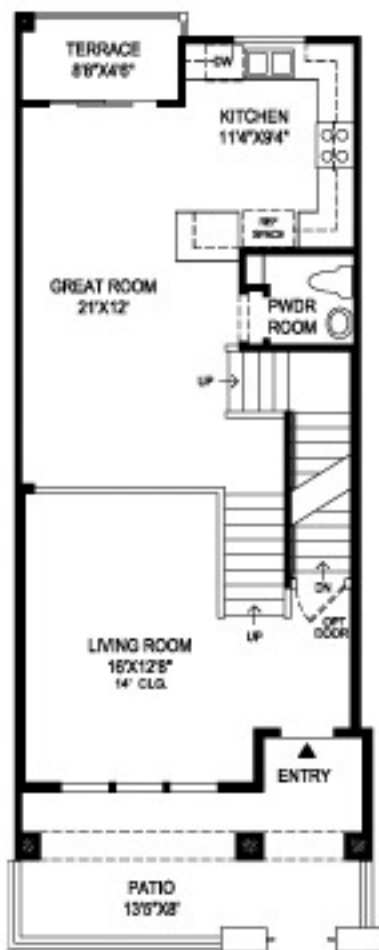

# THE VENETO

The living room with high volume ceiling features a charming patio and a covered entry.

The well-appointed kitchen opens onto the great room for casual living and features access to the terrace.

Lavish master bedroom suite with a vaulted ceiling features a large walk-in closet, master bath with separate shower.

3 bedrooms, 2½ bath, terrace and two-car garage.

FIRST LEVEL

SECOND LEVEL

COURT LEVEL