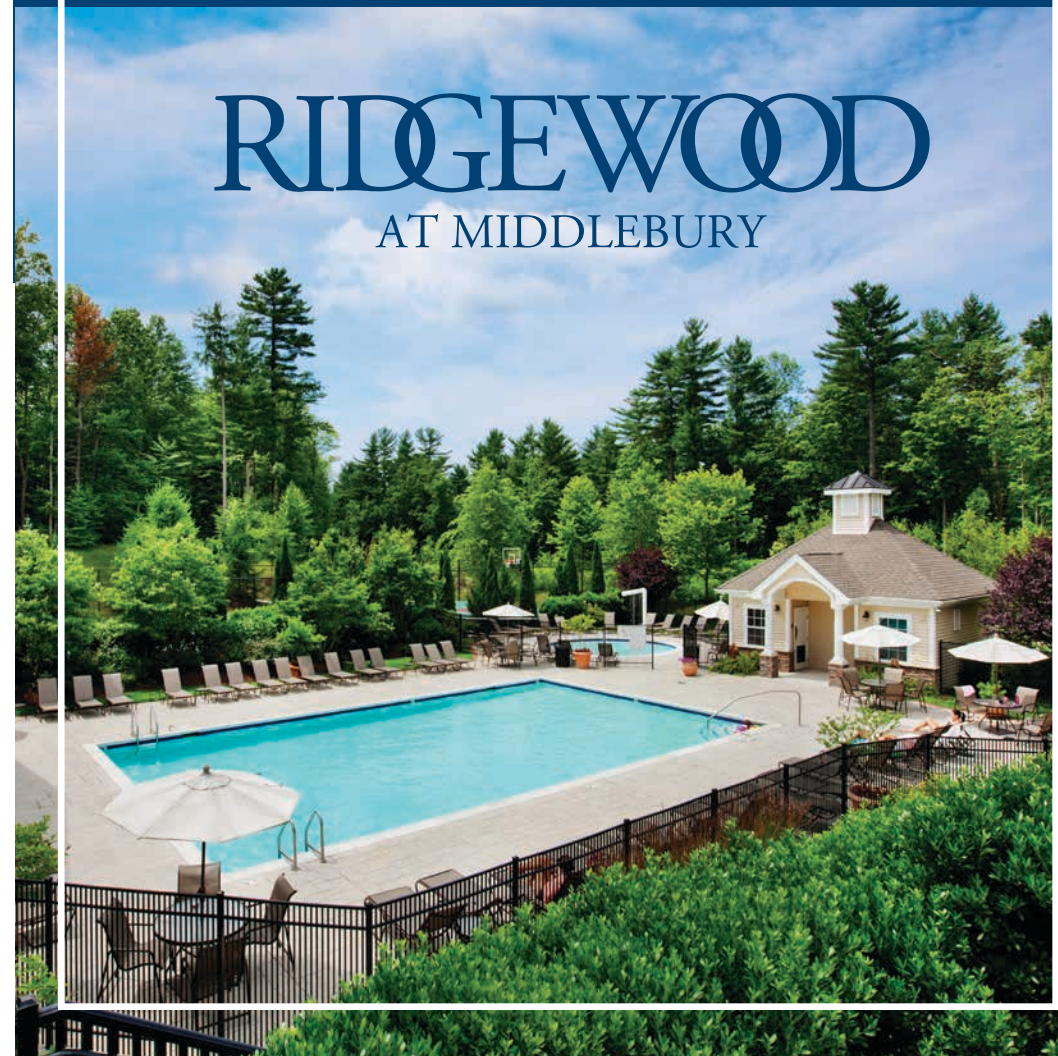

THE PERFECT COMBINATION OF
**EXQUISITE
 LUXURY**
 &
**FABULOUS
 LIFESTYLE**

RIDGEWOOD

AT MIDDLEBURY

11 RIDGEWOOD DRIVE, MIDDLEBURY, CT 06762

203-577-6640

Priced from the mid-\$300,000s

Open daily 11 am – 6 pm

RidgewoodAtMiddlebury.com

Toll Brothers
 America's Luxury Home Builder®

**NATIONAL BUILDER
 100 OF THE YEAR 2014**

**Professional
 Builder of the year**
 Two-Time National Award Winner

Disclaimer: Prices and offers subject to change without notice. This is not an offering where prohibited by law. Images are for representational purposes only and actual product may differ. See sales representative for details. CT Reg #3415. RWMB-44544-44544 11/14

**TOL
 LISTED
 NYSE**

RIDGEWOOD

AT MIDDLEBURY

RIDGEWOOD

AT MIDDLEBURY

Ridgewood at Middlebury is the place where you can create your own perfect country club lifestyle. Picture yourself spending a leisurely afternoon at your private 8,300 square-foot clubhouse – as a homeowner, you're a full member!